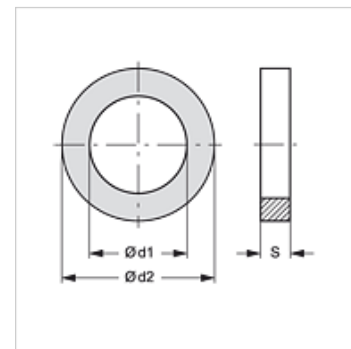

SKF ZUB 11 RO

Support ring for SKF...RO

Properties

suitable for Screw coupling (fixed) SKF...RO

Material PVC

Item

Identification	DN*	$\varnothing d1$ (mm)	$\varnothing d2$ (mm)	S (mm)
SKF ZUB 11 RO 04	12	26,0	32,0	1,5
SKF ZUB 11 RO 05	19	28,0	34,0	1,5
SKF ZUB 11 RO 06	25	38,0	44,0	1,5
SKF ZUB 11 RO 07	31	46,5	56,0	2,0
SKF ZUB 11 RO 08	38	57,5	63,7	1,5
SKF ZUB 11 RO 09	51	74,5	83,5	2,0

DN = Nominal diameter, nominal width

Spare part for following products

SKF IR RO Screw coupling (fixed)