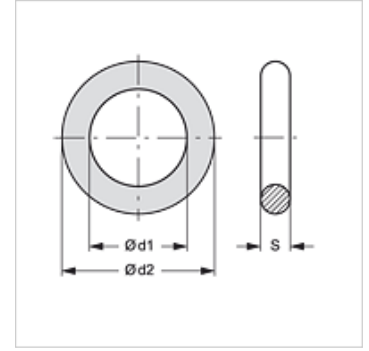

SKM ORING

O-ring for SKM

Properties

suitable for Plug-in coupling sleeve

Material NBR

Item

Identification	$\varnothing d1$ (mm)	$\varnothing d2$ (mm)	S (mm)
SKM ORING 1	12,00	16,50	2,25
SKM ORING 2	17,00	22,00	2,50
SKM ORING 3	20,22	27,28	3,53
SKM ORING 3 99	20,29	25,53	2,62
SKM ORING 4	29,60	34,40	2,40
SKM ORING 5	35,00	40,00	2,50

Spare part for following products

SKMS HL / SKMS HS	Plug-in coupling sleeve (bulkhead connection)
SKM IR	Plug-in coupling sleeve
SKM IM	Plug-in coupling sleeve
SKM HL / SKM HS	Plug-in coupling sleeve
SKM HL 3 U	Plug-in coupling sleeve
SKM IM U	Plug-in coupling sleeve
SKMS HL 3 U	Plug-in coupling sleeve (bulkhead connection)
SKM IJ JD	Plug-in coupling sleeve