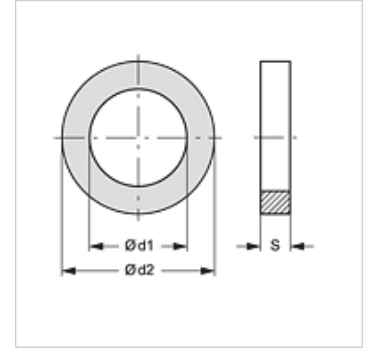

SKM STUETZRING

Support ring for SKM

Properties

suitable for Plug-in coupling sleeve

Material PVC

Item

Identification	Ø d1 (mm)	Ø d2 (mm)	S (mm)
SKM STUETZRING 1	12,2	15,8	1,0
SKM STUETZRING 2	17,7	21,5	1,0
SKM STUETZRING 3	20,6	26,7	1,0
SKM STUETZRING 4	30,0	33,5	1,0
SKM STUETZRING 5	34,8	38,8	1,0

Spare part for following products

SKM HL / SKM HS	Plug-in coupling sleeve
SKMS HL / SKMS HS	Plug-in coupling sleeve (bulkhead connection)
SKMS HL 3 U	Plug-in coupling sleeve (bulkhead connection)
SKM IM	Plug-in coupling sleeve
SKM IR	Plug-in coupling sleeve
SKM IJ JD	Plug-in coupling sleeve
SKM HL 3 U	Plug-in coupling sleeve
SKM IM U	Plug-in coupling sleeve