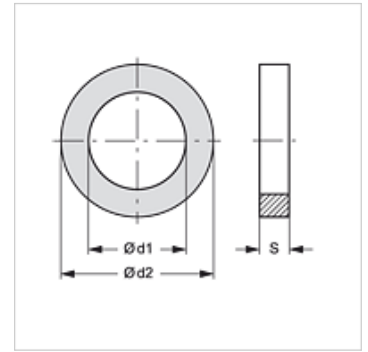

## Properties

**suitable for** Plug-in coupling sleeve SKM...AE

**Material** PVC

## Item

Identification	$\varnothing d1$ (mm)	$\varnothing d2$ (mm)	S (mm)
<b>SKM STUETZRING 3 AE</b>	21,0	26,5	1,0