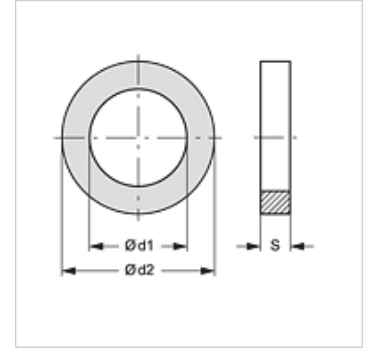

SKM STUETZRING AE

Support ring for SKM...AE

Properties

suitable for Plug-in coupling sleeve SKM...AE

Material PVC

Item

Identification	$\varnothing d1$ (mm)	$\varnothing d2$ (mm)	S (mm)
SKM STUETZRING 3 AE	21,0	26,5	1,0