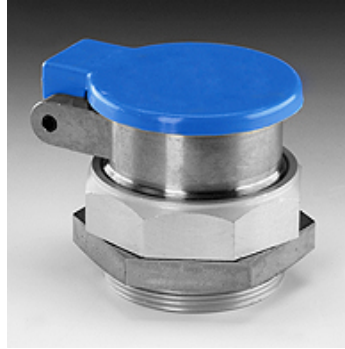

# SKM ZUB 3 11

Quick release clip with dust protection

## Properties

**suitable for** Plug-in coupling sleeve

**Material** Steel

## Item

Identification	Size	Bulkhead thread	AF (mm)
<b>SKM ZUB 3 11</b>	3	M 48 x 1.5	55

AF = Width across flats