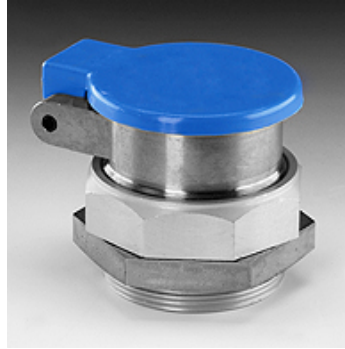

SKM ZUB 3 11

Quick release clip with dust protection

Properties

suitable for Plug-in coupling sleeve

Material Steel

Item

Identification	Size	Bulkhead thread	AF (mm)
SKM ZUB 3 11	3	M 48 x 1.5	55

AF = Width across flats

Accessory for following products

SKM IR Plug-in coupling sleeve

SKM HL / SKM HS Plug-in coupling sleeve

SKM IM Plug-in coupling sleeve

SKM IJ JD Plug-in coupling sleeve