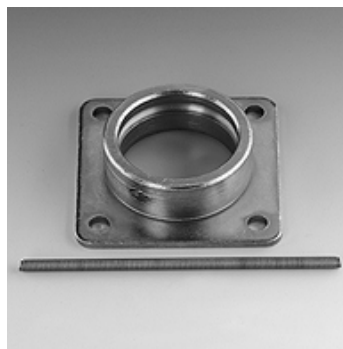

SKM ZUB 3 12

Quick release clip with spring

Properties

suitable for Plug-in coupling sleeve

Material Steel

Item

Identification	Size	Mounting hole (mm)
SKM ZUB 3 12	3	7,5

Accessory for following products

SKM HL / SKM HS Plug-in coupling sleeve

SKM IJ JD Plug-in coupling sleeve

SKM IM Plug-in coupling sleeve

SKM IR Plug-in coupling sleeve

Spare parts

SKM ZUB FEDER Spring for SKM ZUB 312