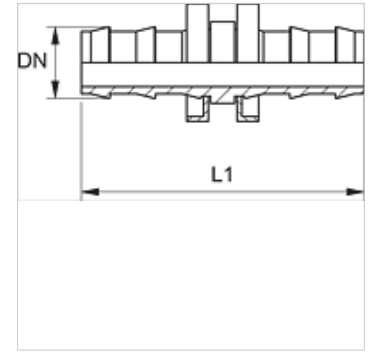

### Properties

<b>Connection 1 + 2</b>	Hose connection
<b>Design</b>	Hose connectors
<b>Material</b>	Steel
<b>Surface</b>	electro galvanised

### Item

Identification	DN	Size	Inches	L1 (mm)
ND 06 VB	6	4	1/4"	45,0
ND 10 VB	10	6	3/8"	54,0
ND 13 VB	12	8	1/2"	64,0
ND 16 VB	16	10	5/8"	84,0
ND 20 VB	19	12	3/4"	84,0