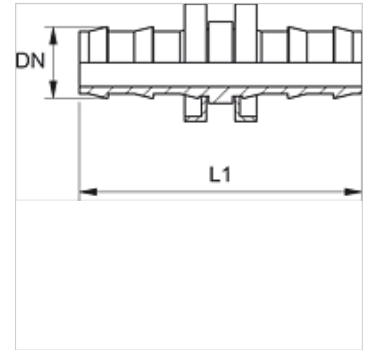

# ND VB

Plug-in nipple, VB

## Properties

<b>Connection 1 + 2</b>	Hose connection
<b>Design</b>	Hose connectors
<b>Material</b>	Steel
<b>Surface</b>	electro galvanised

## Item

Identification	DN	Size	Inches	L1 (mm)
ND 06 VB	6	4	1/4"	45,0
ND 10 VB	10	6	3/8"	54,0
ND 13 VB	12	8	1/2"	64,0
ND 16 VB	16	10	5/8"	84,0
ND 20 VB	19	12	3/4"	84,0