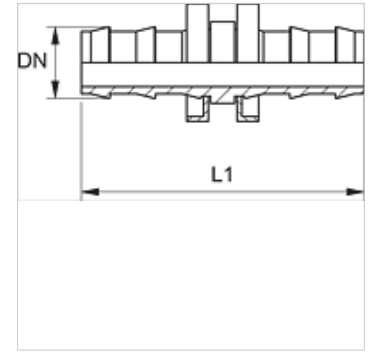

ND VB

Plug-in nipple, VB

Properties

Connection 1 + 2	Hose connection
Design	Hose connectors
Material	Steel
Surface	electro galvanised

Note

Undamaged nipples can be reused.

Item

Identification	DN	Size	Inches	L1 (mm)
ND 06 VB	6	4	1/4"	45,0
ND 10 VB	10	6	3/8"	54,0
ND 13 VB	12	8	1/2"	64,0
ND 16 VB	16	10	5/8"	84,0
ND 20 VB	19	12	3/4"	84,0

Accessories

ND ASR GE, RO, BL	Stop ring for plug-in nipple