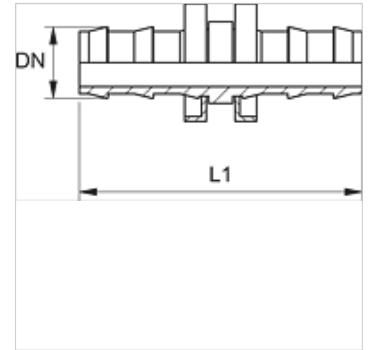

ND VB

Plug-in nipple, VB

Properties

Connection 1 + 2	Hose connection
Design	Hose connectors
Material	Steel
Surface	electro galvanised

Note

Undamaged nipples can be reused.

Item

Identification	DN	Size	Inches	L1 (mm)
ND 06 VB	6	4	1/4"	45,0
ND 10 VB	10	6	3/8"	54,0
ND 13 VB	12	8	1/2"	64,0
ND 16 VB	16	10	5/8"	84,0
ND 20 VB	19	12	3/4"	84,0