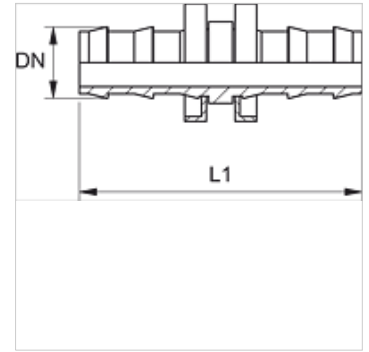

ND VB

Plug-in nipple, VB

Properties

Connection 1 + 2	Hose connection
Design	Hose connectors
Material	Steel
Surface	electro galvanised

Note

Undamaged nipples can be reused.

Item

Identification	DN	Size	Inches	L1 (mm)
ND 06 VB	6	4	1/4"	45,0
ND 10 VB	10	6	3/8"	54,0
ND 13 VB	12	8	1/2"	64,0
ND 16 VB	16	10	5/8"	84,0
ND 20 VB	19	12	3/4"	84,0