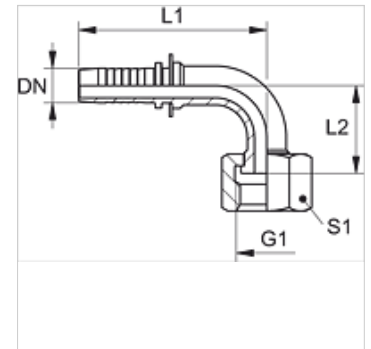

# PN AJF 90

Swage nipple, ORFS angle 90°

## Properties

<b>Application</b>	Swage nipple for HD 100 to HD 400, KP and TE hoses
<b>Connection 1</b>	UN/UNF nut threads
<b>Sealing form 1</b>	flat sealing
<b>Short code</b>	ORFS
<b>Standard</b>	ISO 8434-3
<b>Material</b>	Steel
<b>Surface</b>	electro galvanised