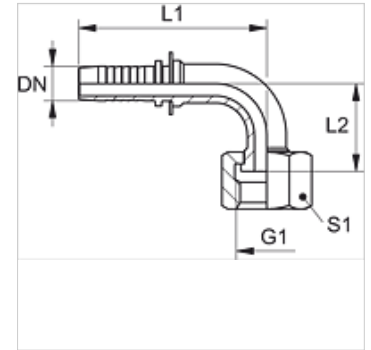

# PN AJF 90

Swage nipple, ORFS angle 90°

## Properties

<b>Application</b>	Swage nipple for HD 100 to HD 400, KP and TE hoses
<b>Connection 1</b>	UN/UNF nut threads
<b>Sealing form 1</b>	flat sealing
<b>Short code</b>	ORFS
<b>Standard</b>	ISO 8434-3
<b>Material</b>	Steel
<b>Surface</b>	electro galvanised