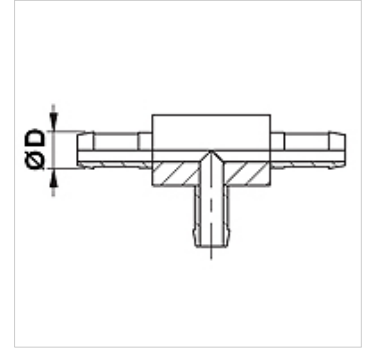

SIN T VB

Swage nipple, VB, T shaped

Properties

Connection 1 - 3 Hose connection

Material Steel

Surface electro galvanised

Note

Choose the appropriate ferrule based on the hose type.

Item

Identification	DN	Size	Inches	Ø D (mm)
SIN 03 T VB	3	2	1/8"	5,0
SIN 04 T VB	4	3	3/16"	6,0
SIN 06 T VB	6	4	1/4"	8,0
SIN 08 T VB	8	5	5/16"	10,0
SIN 10 T VB	10	6	3/8"	12,0