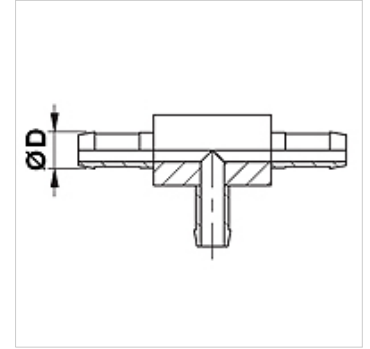

# SIN T VB

Swage nipple, VB, T shaped

## Properties

|                  |                    |
|------------------|--------------------|
| Connection 1 - 3 | Hose connection    |
| Material         | Steel              |
| Surface          | electro galvanised |

## Item

| Identification | DN | Size | Inches | Ø D (mm) |
|----------------|----|------|--------|----------|
| SIN 03 T VB    | 3  | 2    | 1/8"   | 5,0      |
| SIN 04 T VB    | 4  | 3    | 3/16"  | 6,0      |
| SIN 06 T VB    | 6  | 4    | 1/4"   | 8,0      |
| SIN 08 T VB    | 8  | 5    | 5/16"  | 10,0     |
| SIN 10 T VB    | 10 | 6    | 3/8"   | 12,0     |