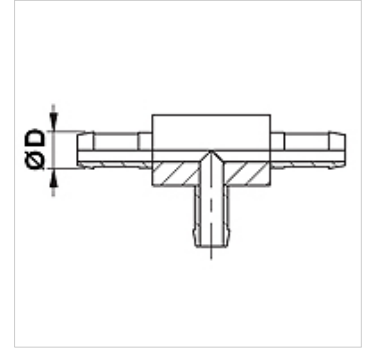

SIN T VB

Swage nipple, VB, T shaped

Properties

Connection 1 - 3 Hose connection

Material Steel

Surface electro galvanised

Note

Choose the appropriate ferrule based on the hose type.

Item

| Identification | DN | Size | Inches | Ø D (mm) |
|----------------|----|------|--------|----------|
| SIN 03 T VB | 3 | 2 | 1/8" | 5,0 |
| SIN 04 T VB | 4 | 3 | 3/16" | 6,0 |
| SIN 06 T VB | 6 | 4 | 1/4" | 8,0 |
| SIN 08 T VB | 8 | 5 | 5/16" | 10,0 |
| SIN 10 T VB | 10 | 6 | 3/8" | 12,0 |