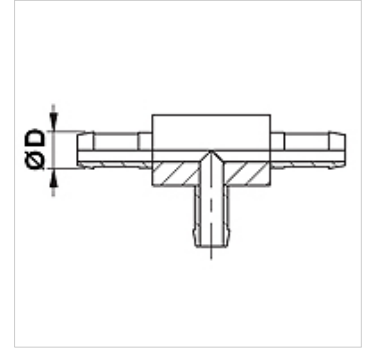

# SIN T VB

Swage nipple, VB, T shaped

## Properties

Connection 1 - 3 Hose connection

Material Steel

Surface electro galvanised

## Item

Identification	DN	Size	Inches	Ø D (mm)
SIN 03 T VB	3	2	1/8"	5,0
SIN 04 T VB	4	3	3/16"	6,0
SIN 06 T VB	6	4	1/4"	8,0
SIN 08 T VB	8	5	5/16"	10,0
SIN 10 T VB	10	6	3/8"	12,0