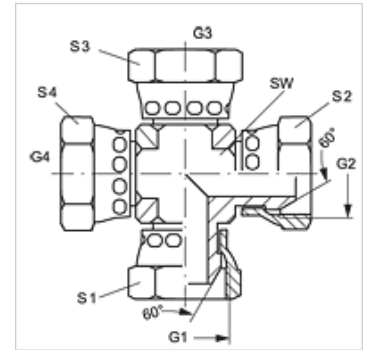

# K AB

Connector, cross shaped

## Properties

**Connection 1 - 4** BSP nut thread

**Sealing form 1 - 4** 60° outer cone

**Design** Connectors

**Construction** K shaped

**Material** Steel

**Surface** electro galvanised

## Item

Identification	G1 - G4	AF (mm)	S1 - S4 (mm)
<b>K AB 02</b>	G 1/8" -28	11	14
<b>K AB 04</b>	G 1/4" -19	14	19
<b>K AB 06</b>	G 3/8" -19	19	22
<b>K AB 08</b>	G 1/2" -14	22	27
<b>K AB 10</b>	G 5/8" -14	22	30
<b>K AB 12</b>	G 3/4" -14	27	32
<b>K AB 16</b>	G 1" -11	33	41
<b>K AB 20</b>	G 1.1/4" -11	41	50
<b>K AB 24</b>	G 1.1/2" -11	48	60
<b>K AB 32</b>	G 2" -11	64	70

## Product versions

**K AB VA** Connector, cross shaped, Stainless steel