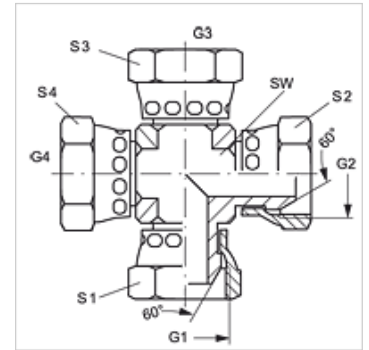

# K AB VA

Connector, cross shaped

## Properties

**Connection 1 - 4** BSP nut thread

**Sealing form 1 - 4** 60° outer cone

**Design** Connectors

**Construction** K shaped

**Material** Stainless steel

## Item

Identification	G1 - G4	AF (mm)	S1 - S4 (mm)
<b>K AB 02 VA</b>	G 1/8" -28	11	14
<b>K AB 04 VA</b>	G 1/4" -19	14	19
<b>K AB 06 VA</b>	G 3/8" -19	19	22
<b>K AB 08 VA</b>	G 1/2" -14	22	27
<b>K AB 12 VA</b>	G 3/4" -14	27	32
<b>K AB 16 VA</b>	G 1" -11	33	41

## Product versions

**K AB** Connector, cross shaped, Steel