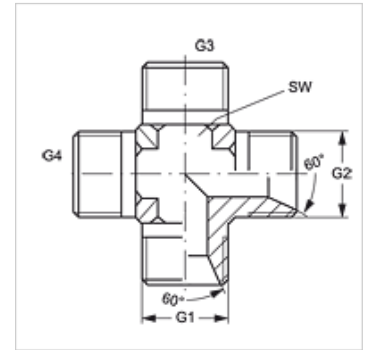

K HB

Connector, cross shaped

Properties

Connection 1 - 4 BSP cylindrical external threads

Sealing form 1 - 4 60° inner cone

Design Connectors

Construction K shaped

Material Steel

Surface electro galvanised

Item

Identification	G1 - G4	AF (mm)
K HB 02	G 1/8" -28	11
K HB 04	G 1/4" -19	14
K HB 06	G 3/8" -19	19
K HB 08	G 1/2" -14	22
K HB 10	G 5/8" -14	22
K HB 12	G 3/4" -14	27
K HB 16	G 1" -11	33
K HB 20	G 1.1/4" -11	41
K HB 24	G 1.1/2" -11	48
K HB 32	G 2" -11	64

AF = Width across flats

Product versions

K HB VA Connector, cross shaped, Stainless steel