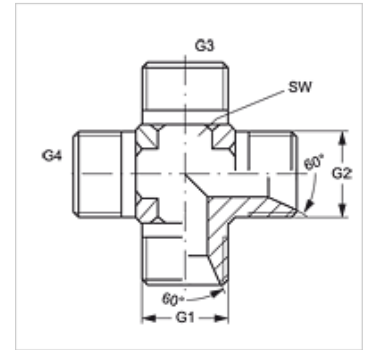

## Properties

**Connection 1 - 4** BSP cylindrical external threads

**Sealing form 1 - 4** 60° inner cone

**Design** Connectors

**Construction** K shaped

**Material** Stainless steel

## Item

Identification	G1 - G4	AF (mm)
K HB 02 VA	G 1/8" -28	11
K HB 04 VA	G 1/4" -19	14
K HB 06 VA	G 3/8" -19	19
K HB 08 VA	G 1/2" -14	22
K HB 12 VA	G 3/4" -14	27
K HB 16 VA	G 1" -11	33
K HB 20 VA	G 1.1/4" -11	41
K HB 24 VA	G 1.1/2" -11	48

AF = Width across flats