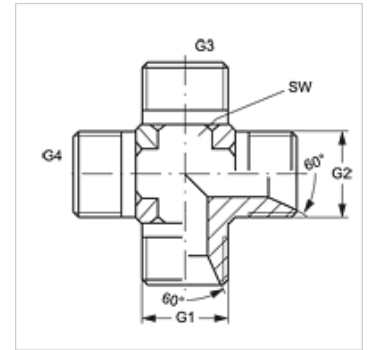

K HB VA

Connector, cross shaped

Properties

Connection 1 - 4 BSP cylindrical external threads

Sealing form 1 - 4 60° inner cone

Design Connectors

Construction K shaped

Material Stainless steel

Item

Identification	G1 - G4	AF (mm)
K HB 02 VA	G 1/8" -28	11
K HB 04 VA	G 1/4" -19	14
K HB 06 VA	G 3/8" -19	19
K HB 08 VA	G 1/2" -14	22
K HB 12 VA	G 3/4" -14	27
K HB 16 VA	G 1" -11	33
K HB 20 VA	G 1.1/4" -11	41
K HB 24 VA	G 1.1/2" -11	48

AF = Width across flats

Product versions

K HB Connector, cross shaped, Steel