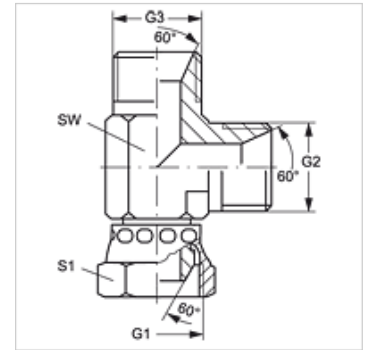

# L AB HB VA

Screw-on socket, L shaped

## Properties

<b>Connection 1</b>	BSP nut thread
<b>Sealing form 1</b>	60° outer cone
<b>Connection 2 + 3</b>	BSP cylindrical external threads
<b>Sealing form 2 + 3</b>	60° inner cone
<b>Design</b>	Adjustable direction screw-on socket
<b>Construction</b>	L shaped
<b>Material</b>	Stainless steel

## Item

Identification	G1	G2 + G3	AF (mm)	S1
L AB 02 HB VA	G 1/8" -28	G 1/8" -28	12	14
L AB 04 HB VA	G 1/4" -19	G 1/4" -19	14	19
L AB 06 HB VA	G 3/8" -19	G 3/8" -19	19	22
L AB 08 HB VA	G 1/2" -14	G 1/2" -14	22	27
L AB 12 HB VA	G 3/4" -14	G 3/4" -14	27	32
L AB 16 HB VA	G 1" -11	G 1" -11	33	38
L AB 20 HB VA	G 1.1/4" -11	G 1.1/4" -11	41	50
L AB 24 HB VA	G 1.1/2" -11	G 1.1/2" -11	50	55