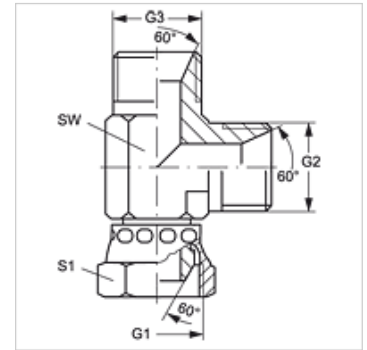

# L AB HB VA

Screw-on socket, L shaped

## Properties

<b>Connection 1</b>	BSP nut thread
<b>Sealing form 1</b>	60° outer cone
<b>Connection 2 + 3</b>	BSP cylindrical external threads
<b>Sealing form 2 + 3</b>	60° inner cone
<b>Design</b>	Adjustable direction screw-on socket
<b>Construction</b>	L shaped
<b>Material</b>	Stainless steel

## Item

Identification	G1	G2 + G3	AF (mm)	S1
L AB 02 HB VA	G 1/8" -28	G 1/8" -28	12	14
L AB 04 HB VA	G 1/4" -19	G 1/4" -19	14	19
L AB 06 HB VA	G 3/8" -19	G 3/8" -19	19	22
L AB 08 HB VA	G 1/2" -14	G 1/2" -14	22	27
L AB 12 HB VA	G 3/4" -14	G 3/4" -14	27	32
L AB 16 HB VA	G 1" -11	G 1" -11	33	38
L AB 20 HB VA	G 1.1/4" -11	G 1.1/4" -11	41	50
L AB 24 HB VA	G 1.1/2" -11	G 1.1/2" -11	50	55