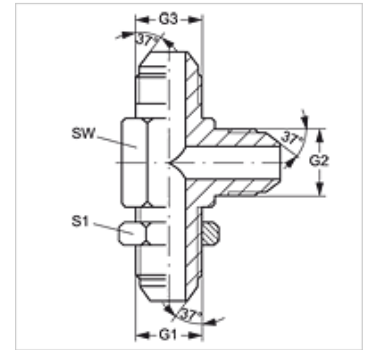

# L SV HJ

Bulkhead fitting socket, L shape

## Properties

**Connection 1 - 3** UN/UNF external threads

**Sealing form 1 - 3** 74° outer cone

**Design** Bulkhead fitting socket

**Construction** L shaped

**Material** Steel

**Surface** electro galvanised

## Item

Identification	G1 - G3	AF (mm)	S1
L SV 04 HJ	7/16"-20 UNF	11	17
L SV 05 HJ	1/2"-20 UNF	14	19
L SV 06 HJ	9/16"-18 UNF	14	21
L SV 08 HJ	3/4"-16 UNF	19	25
L SV 10 HJ	7/8"-14 UNF	22	29
L SV 12 HJ	1.1/16" -12 UN	27	35