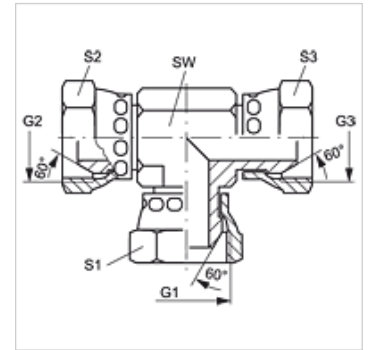

T AB VA

Screw-on socket, T shaped

Properties

Connection 1 - 3	BSP nut thread
Sealing form 1 - 3	60° outer cone
Design	Adjustable direction screw-on socket
Construction	T shaped
Material	Stainless steel

Item

Identification	G1 - G3	AF (mm)	S1 - S3 (mm)
T AB 02 VA	G 1/8" -28	12	14
T AB 04 VA	G 1/4" -19	14	19
T AB 06 VA	G 3/8" -19	17	22
T AB 08 VA	G 1/2" -14	19	27
T AB 12 VA	G 3/4" -14	27	32
T AB 16 VA	G 1" -11	36	41
T AB 20 VA	G 1.1/4" -11	41	50
T AB 24 VA	G 1.1/2" -11	50	55

SW, S1, S2 = With across flats

Product versions

T AB	Screw-on socket, T shaped, Steel
-------------	----------------------------------