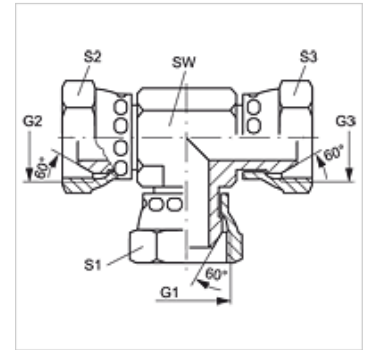

T AB VA

Screw-on socket, T shaped

Properties

Connection 1 - 3	BSP nut thread
Sealing form 1 - 3	60° outer cone
Design	Adjustable direction screw-on socket
Construction	T shaped
Material	Stainless steel

Item

Identification	G1 - G3	AF (mm)	S1 - S3 (mm)
T AB 02 VA	G 1/8" -28	12	14
T AB 04 VA	G 1/4" -19	14	19
T AB 06 VA	G 3/8" -19	17	22
T AB 08 VA	G 1/2" -14	19	27
T AB 12 VA	G 3/4" -14	27	32
T AB 16 VA	G 1" -11	36	41
T AB 20 VA	G 1.1/4" -11	41	50
T AB 24 VA	G 1.1/2" -11	50	55

SW, S1, S2 = With across flats

Product versions

T AB	Screw-on socket, T shaped, Steel
------	----------------------------------