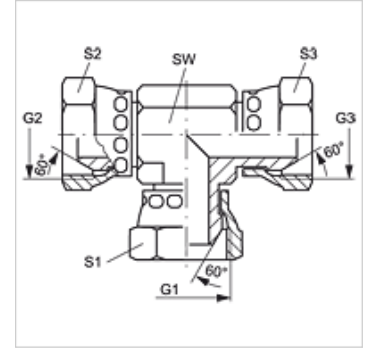

T AB VA

Screw-on socket, T shaped

Properties

Connection 1 - 3	BSP nut thread
Sealing form 1 - 3	60° outer cone
Design	Adjustable direction screw-on socket
Construction	T shaped
Material	Stainless steel

Item

Identification	G1 - G3	AF (mm)	S1 - S3 (mm)
T AB 02 VA	G 1/8" -28	12	14
T AB 04 VA	G 1/4" -19	14	19
T AB 06 VA	G 3/8" -19	17	22
T AB 08 VA	G 1/2" -14	19	27
T AB 12 VA	G 3/4" -14	27	32
T AB 16 VA	G 1" -11	36	41
T AB 20 VA	G 1.1/4" -11	41	50
T AB 24 VA	G 1.1/2" -11	50	55

SW, S1, S2 = With across flats

Product versions

T AB	Screw-on socket, T shaped, Steel
------	----------------------------------