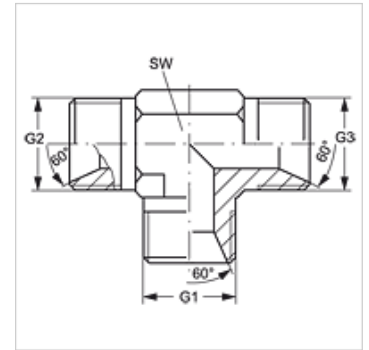

## Connection socket, T shaped

### Properties

**Connection 1 - 3** BSP cylindrical external threads

**Sealing form 1 - 3** 60° inner cone

**Design** Connection sockets

**Construction** T shaped

**Material** Steel

**Surface** electro galvanised

### Item

Identification	G1 - G3	AF (mm)
T HB 02	G 1/8" -28	11
T HB 04	G 1/4" -19	14
T HB 06	G 3/8" -19	19
T HB 08	G 1/2" -14	22
T HB 10	G 5/8" -14	22
T HB 12	G 3/4" -14	27
T HB 16	G 1" -11	33
T HB 20	G 1.1/4" -11	41
T HB 24	G 1.1/2" -11	48
T HB 32	G 2" -11	64

AF = Width across flats