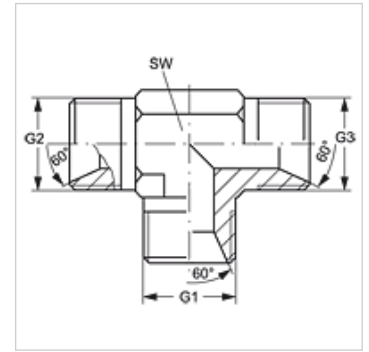

## Connection socket, T shaped

### Properties

**Connection 1 - 3** BSP cylindrical external threads

**Sealing form 1 - 3** 60° inner cone

**Design** Connection sockets

**Construction** T shaped

**Material** Steel

**Surface** electro galvanised

### Item

Identification	G1 - G3	AF (mm)
T HB 02	G 1/8" -28	11
T HB 04	G 1/4" -19	14
T HB 06	G 3/8" -19	19
T HB 08	G 1/2" -14	22
T HB 10	G 5/8" -14	22
T HB 12	G 3/4" -14	27
T HB 16	G 1" -11	33
T HB 20	G 1.1/4" -11	41
T HB 24	G 1.1/2" -11	48
T HB 32	G 2" -11	64

AF = Width across flats