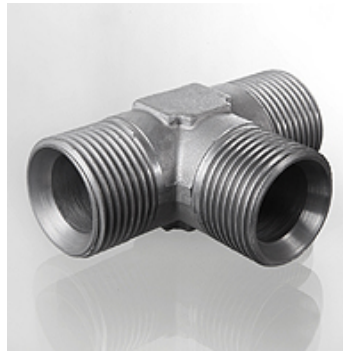

T HB VA

Connection socket, T shaped

Properties

Connection 1 - 3 BSP cylindrical external threads

Sealing form 1 - 3 60° inner cone

Design Connection sockets

Construction T shaped

Material Stainless steel

Item

Identification	G1 - G3	AF (mm)
T HB 02 VA	G 1/8" -28	11
T HB 04 VA	G 1/4" -19	14
T HB 06 VA	G 3/8" -19	19
T HB 08 VA	G 1/2" -14	22
T HB 12 VA	G 3/4" -14	27
T HB 16 VA	G 1" -11	33
T HB 20 VA	G 1.1/4" -11	41
T HB 24 VA	G 1.1/2" -11	48
T HB 32 VA	G 2" -11	64

AF = Width across flats

Product versions

T HB Connection socket, T shaped, Steel