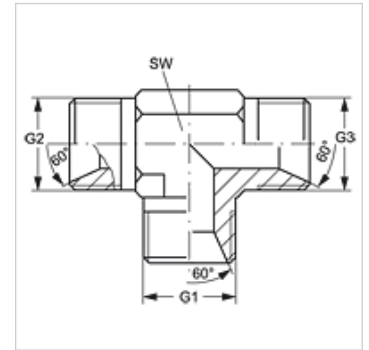

T HB VA

Connection socket, T shaped

Properties

Connection 1 - 3 BSP cylindrical external threads

Sealing form 1 - 3 60° inner cone

Design Connection sockets

Construction T shaped

Material Stainless steel

Item

Identification	G1 - G3	AF (mm)
T HB 02 VA	G 1/8" -28	11
T HB 04 VA	G 1/4" -19	14
T HB 06 VA	G 3/8" -19	19
T HB 08 VA	G 1/2" -14	22
T HB 12 VA	G 3/4" -14	27
T HB 16 VA	G 1" -11	33
T HB 20 VA	G 1.1/4" -11	41
T HB 24 VA	G 1.1/2" -11	48
T HB 32 VA	G 2" -11	64

AF = Width across flats

Product versions

T HB Connection socket, T shaped, Steel