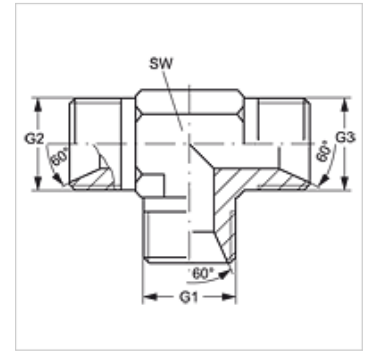

## Properties

**Connection 1 - 3** BSP cylindrical external threads

**Sealing form 1 - 3** 60° inner cone

**Design** Connection sockets

**Construction** T shaped

**Material** Stainless steel

## Item

Identification	G1 - G3	AF (mm)
T HB 02 VA	G 1/8" -28	11
T HB 04 VA	G 1/4" -19	14
T HB 06 VA	G 3/8" -19	19
T HB 08 VA	G 1/2" -14	22
T HB 12 VA	G 3/4" -14	27
T HB 16 VA	G 1" -11	33
T HB 20 VA	G 1.1/4" -11	41
T HB 24 VA	G 1.1/2" -11	48
T HB 32 VA	G 2" -11	64

AF = Width across flats