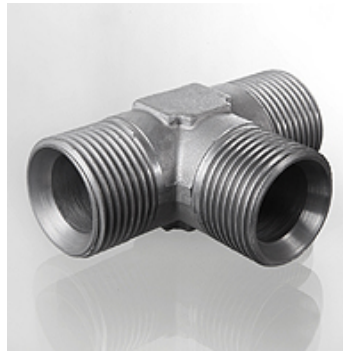

# T HB VA

Connection socket, T shaped

## Properties

**Connection 1 - 3** BSP cylindrical external threads

**Sealing form 1 - 3** 60° inner cone

**Design** Connection sockets

**Construction** T shaped

**Material** Stainless steel

## Item

Identification	G1 - G3	AF (mm)
T HB 02 VA	G 1/8" -28	11
T HB 04 VA	G 1/4" -19	14
T HB 06 VA	G 3/8" -19	19
T HB 08 VA	G 1/2" -14	22
T HB 12 VA	G 3/4" -14	27
T HB 16 VA	G 1" -11	33
T HB 20 VA	G 1.1/4" -11	41
T HB 24 VA	G 1.1/2" -11	48
T HB 32 VA	G 2" -11	64