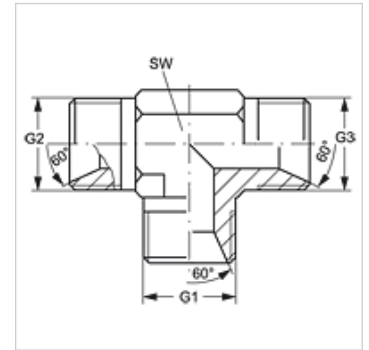

## Properties

**Connection 1 - 3** BSP cylindrical external threads

**Sealing form 1 - 3** 60° inner cone

**Design** Connection sockets

**Construction** T shaped

**Material** Stainless steel

## Item

Identification	G1 - G3	AF (mm)
T HB 02 VA	G 1/8" -28	11
T HB 04 VA	G 1/4" -19	14
T HB 06 VA	G 3/8" -19	19
T HB 08 VA	G 1/2" -14	22
T HB 12 VA	G 3/4" -14	27
T HB 16 VA	G 1" -11	33
T HB 20 VA	G 1.1/4" -11	41
T HB 24 VA	G 1.1/2" -11	48
T HB 32 VA	G 2" -11	64

AF = Width across flats