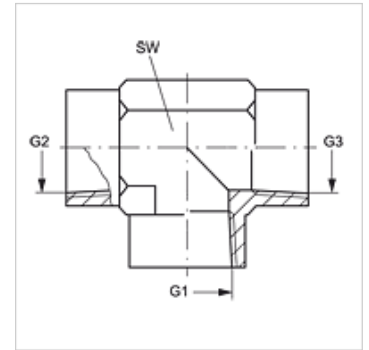

## Properties

**Connection 1 - 3** NPT internal thread

**Sealing form 1 - 3** thread seal

**Design** Screw-on socket

**Construction** T shaped

**Material** Stainless steel

## Item

Identification	G1 - G3	AF (mm)
T IN 02 VA	1/8" -27 NPT	14
T IN 04 VA	1/4" -18 NPT	19
T IN 06 VA	3/8" -18 NPT	22
T IN 08 VA	1/2" -14 NPT	27
T IN 12 VA	3/4" -14 NPT	33
T IN 16 VA	1" -11.5 NPT	41

AF = Width across flats