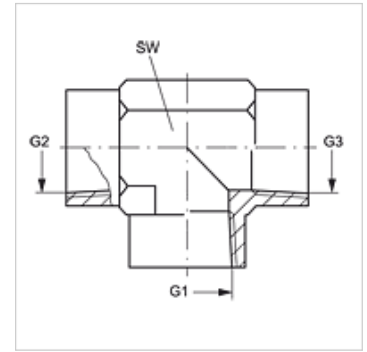

## Properties

**Connection 1 - 3** NPT internal thread

**Sealing form 1 - 3** thread seal

**Design** Screw-on socket

**Construction** T shaped

**Material** Stainless steel

## Item

Identification	G1 - G3	AF (mm)
<b>T IN 02 VA</b>	1/8" -27 NPT	14
<b>T IN 04 VA</b>	1/4" -18 NPT	19
<b>T IN 06 VA</b>	3/8" -18 NPT	22
<b>T IN 08 VA</b>	1/2" -14 NPT	27
<b>T IN 12 VA</b>	3/4" -14 NPT	33
<b>T IN 16 VA</b>	1" -11.5 NPT	41

AF = Width across flats