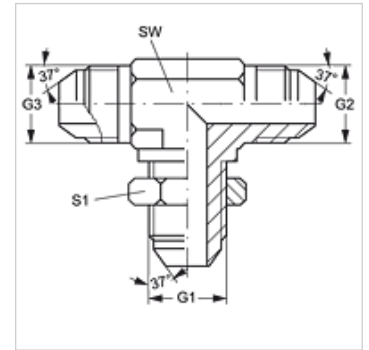

TSV HJ

Bulkhead fitting socket, T shaped

Properties

Connection 1 - 3 UN/UNF external threads

Sealing form 1 - 3 74° outer cone

Design Bulkhead fitting socket

Construction T shaped

Material Steel

Surface electro galvanised

Item

Identification	G1 - G3	AF (mm)	S1
T SV 04 HJ	7/16"-20 UNF	11	17
T SV 05 HJ	1/2"-20 UNF	14	19
T SV 06 HJ	9/16"-18 UNF	14	21
T SV 08 HJ	3/4"-16 UNF	19	25
T SV 10 HJ	7/8"-14 UNF	22	29
T SV 12 HJ	1.1/16" -12 UN	27	35

SW, S1, S2 = With across flats

Product versions

TSV HJ VA Bulkhead fitting socket, T shaped, Stainless steel