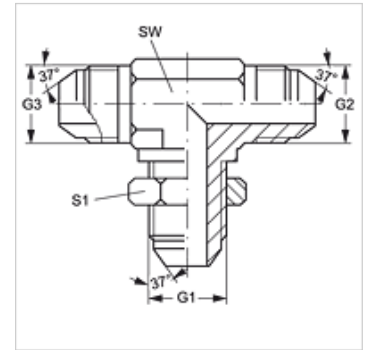

## Properties

**Connection 1 - 3** UN/UNF external threads

**Sealing form 1 - 3** 74° outer cone

**Design** Bulkhead fitting socket

**Construction** T shaped

**Material** Steel

**Surface** electro galvanised

## Item

Identification	G1 - G3	AF (mm)	S1
T SV 04 HJ	7/16"-20 UNF	11	17
T SV 05 HJ	1/2"-20 UNF	14	19
T SV 06 HJ	9/16"-18 UNF	14	21
T SV 08 HJ	3/4"-16 UNF	19	25
T SV 10 HJ	7/8"-14 UNF	22	29
T SV 12 HJ	1.1/16" -12 UN	27	35

## Product versions

**TSV HJ VA** Bulkhead fitting socket, T shaped, Stainless steel