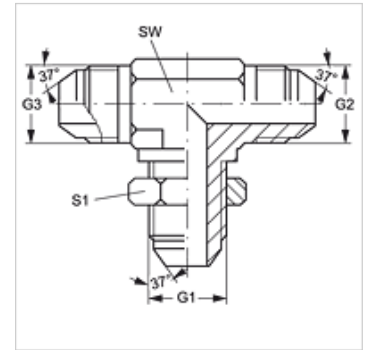

TSV HJ VA

Bulkhead fitting socket, T shaped

Properties

Connection 1 - 3	UN/UNF external threads
Sealing form 1 - 3	74° outer cone
Design	Bulkhead fitting socket
Construction	T shaped
Material	Stainless steel

Item

Identification	G1 - G3	AF (mm)	S1
T SV 04 HJ VA	7/16"-20 UNF	11	17
T SV 06 HJ VA	9/16"-18 UNF	14	21

SW, S1, S2 = With across flats

Product versions

TSV HJ Bulkhead fitting socket, T shaped, Steel