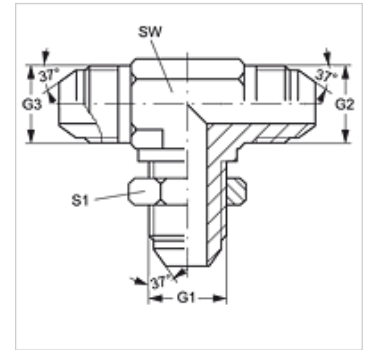

TSV HJ VA

Bulkhead fitting socket, T shaped

Properties

| | |
|--------------------|-------------------------|
| Connection 1 - 3 | UN/UNF external threads |
| Sealing form 1 - 3 | 74° outer cone |
| Design | Bulkhead fitting socket |
| Construction | T shaped |
| Material | Stainless steel |

Item

| Identification | G1 - G3 | AF (mm) | S1 |
|----------------|--------------|------------|----|
| T SV 04 HJ VA | 7/16"-20 UNF | 11 | 17 |
| T SV 06 HJ VA | 9/16"-18 UNF | 14 | 21 |

SW, S1, S2 = With across flats

Product versions

TSV HJ Bulkhead fitting socket, T shaped, Steel