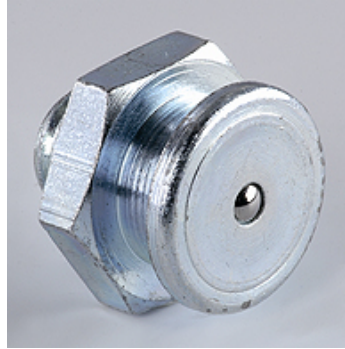

## Flat lubricating nipple

### Properties

<b>Connection 1</b>	BSP external thread, cylindrical
<b>Sealing form 1</b>	without thread seal
<b>Connection 2</b>	Lubricating nipple
<b>Design</b>	Flat lubricating nipple
<b>Construction</b>	straight
<b>Standard</b>	DIN 3404
<b>Material</b>	Steel
<b>Surface</b>	electro galvanised

### Item

Identification	G1	i (mm)	L (mm)	AF (mm)
<b>SNF R1/4</b>	G 1/4" -19	6	17	17
<b>SNF R3/8</b>	G 3/8" -19	7	18	17

### Product versions

**SNF R MG** Flat lubricating nipple, Brass