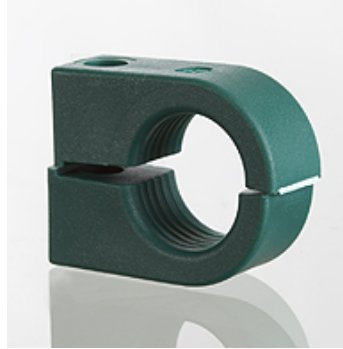

Properties

| | |
|-------------------|-------------------|
| Design | Single pipe clamp |
| Temp. min. | -30 °C |
| Temp. max. | 90 °C |
| Material | Polypropylene |

Description

for quick installation of cables, hoses, oil and lubrication lines. Screw mounting.