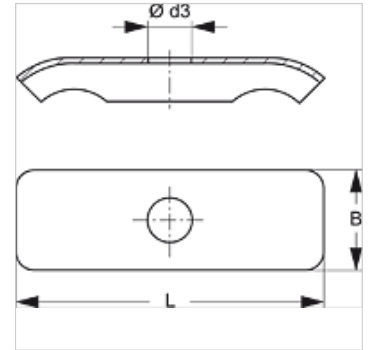

# LBS DP D

Cover plate for light construction double pipe clamp

**HANSA FLEX**

## Description

The cover plate provides stable fitting of the lightweight double pipe clamp LBS D and LBS D PA.

## Item

Identification	Clamp size	$\varnothing d3$ (mm)	B (mm)	L (mm)
LBS DP 1 D	1	6,5	16,3	29,0
LBS DP 2 D	2	6,5	16,3	40,0
LBS DP 3 D	3	6,5	16,5	50,5
LBS DP 4 D	4	6,5	16,5	63,0