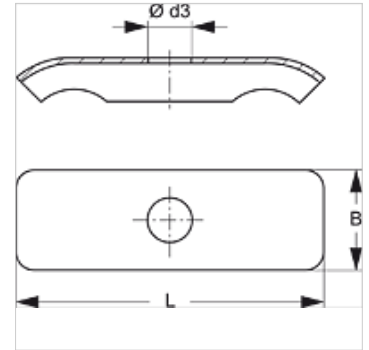

LBS DP D

Cover plate for light construction double pipe clamp

Properties

Material	Steel
Surface	electro galvanised

Description

The cover plate provides stable fitting of the lightweight double pipe clamp LBS D and LBS D PA.

Item

Identification	Clamp size	$\varnothing d3$ (mm)	B (mm)	L (mm)
LBS DP 1 D	1	6,5	16,3	29,0
LBS DP 2 D	2	6,5	16,3	40,0
LBS DP 3 D	3	6,5	16,5	50,5
LBS DP 4 D	4	6,5	16,5	63,0

Accessory for following products