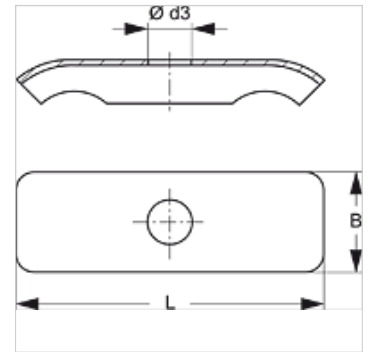

LBS DP D

Cover plate for light construction double pipe clamp

Properties

Material	Steel
Surface	electro galvanised

Description

The cover plate provides stable fitting of the lightweight double pipe clamp LBS D and LBS D PA.

Item

Identification	Clamp size	$\varnothing d3$ (mm)	B (mm)	L (mm)
LBS DP 1 D	1	6,5	16,3	29,0
LBS DP 2 D	2	6,5	16,3	40,0
LBS DP 3 D	3	6,5	16,5	50,5
LBS DP 4 D	4	6,5	16,5	63,0

Accessory for following products