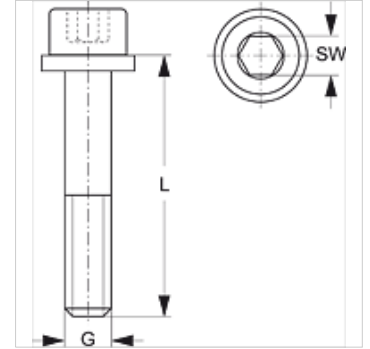

# SRS 0 IS V4

Hexagon socket screw, single pipe clamp

## Properties

<b>Design</b>	for single pipe clamps
<b>Series</b>	light
<b>Standard</b>	DIN 912 (ISO 4762)
<b>Scope of supply</b>	with plain washer
<b>Material</b>	Stainless steel 1.4571

## Item

Identification	Clamp size	G	L (mm)	AF (mm)
SRS IS 1 V4	0 - 1	M 6	20	5

## Product versions

SRS 0 IS Hexagon socket screw, single pipe clamp, Steel