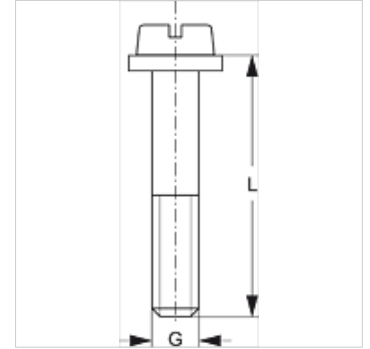

SRS 0 LI

Slotted screw for single pipe clamp

Properties

Design	for single pipe clamps
Series	light
Standard	DIN 84 (ISO 1207)
Scope of supply	with plain washer
Material	Steel
Surface	electro galvanised

Item

Identification	Clamp size	G
SRS LI 1	0 - 1	M 6

Product versions

SRS 0 LI V4 Slotted screw for single pipe clamp, Stainless steel 1.4571

Additional element for following products

A 0 Configuration of group A 0