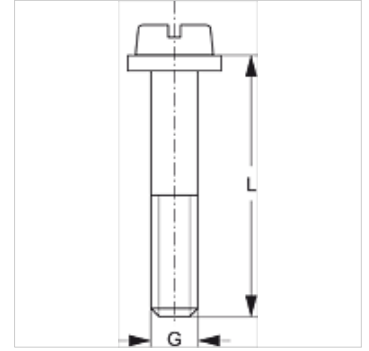

SRS 0 LI V4

Slotted screw for single pipe clamp

Properties

| | |
|------------------------|------------------------|
| Design | for single pipe clamps |
| Series | light |
| Standard | DIN 84 (ISO 1207) |
| Scope of supply | with plain washer |
| Material | Stainless steel 1.4571 |

Item

| Identification | Clamp size | G |
|----------------|------------|-----|
| SRS LI 1 V4 | 0 - 1 | M 6 |

Product versions

SRS 0 LI Slotted screw for single pipe clamp, Steel

Additional element for following products