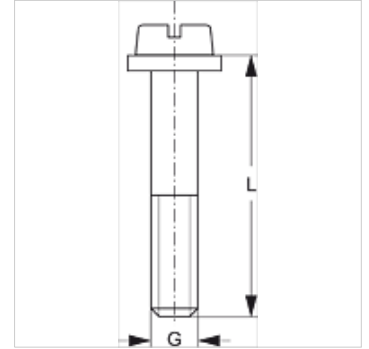

# SRS 0 LI V4

Slotted screw for single pipe clamp

## Properties

|                        |                        |
|------------------------|------------------------|
| <b>Design</b>          | for single pipe clamps |
| <b>Series</b>          | light                  |
| <b>Standard</b>        | DIN 84 (ISO 1207)      |
| <b>Scope of supply</b> | with plain washer      |
| <b>Material</b>        | Stainless steel 1.4571 |

## Item

| Identification | Clamp size | G   |
|----------------|------------|-----|
| SRS LI 1 V4    | 0 - 1      | M 6 |

## Product versions

SRS 0 LI Slotted screw for single pipe clamp, Steel