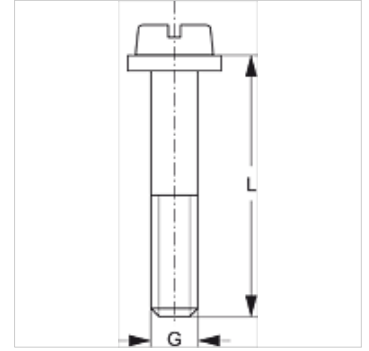

# SRS 0 LI V4

Slotted screw for single pipe clamp

## Properties

<b>Design</b>	for single pipe clamps
<b>Series</b>	light
<b>Standard</b>	DIN 84 (ISO 1207)
<b>Scope of supply</b>	with plain washer
<b>Material</b>	Stainless steel 1.4571

## Item

Identification	Clamp size	G
SRS LI 1 V4	0 - 1	M 6

## Product versions

SRS 0 LI Slotted screw for single pipe clamp, Steel