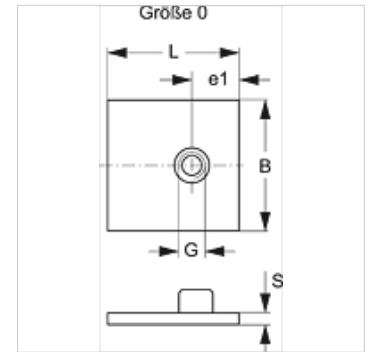

# SRS 0 SP

Welded on base plate, single pipe clamp, short

## Properties

<b>Design</b>	Welded-on base plate
<b>Construction type</b>	short
<b>Series</b>	light
<b>Standard</b>	DIN 3015-1
<b>Material</b>	Steel
<b>Surface</b>	phosphate treated

## Item

Identification	Clamp size	B (mm)	e1 (mm)	G	L (mm)	S (mm)
SRS SP 1	0	30	10,5	M 6	30	3

## Product versions

<b>SRS 0 SP V4</b>	Welded on base plate, single pipe clamp, short, Stainless steel 1.4571
<b>SRS 0 SP VZ</b>	Welded on base plate, single pipe clamp, short, electro galvanised