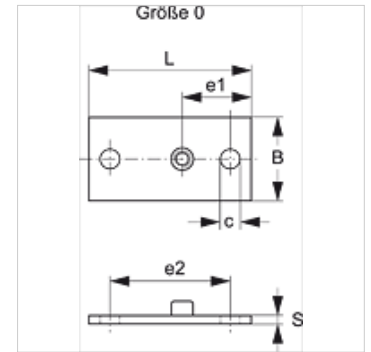

# SRS 0 SP L V4

Welded on and screw-on base plate, long

**HANSA FLEX**

## Properties

<b>Design</b>	for single pipe clamps
<b>Series</b>	light
<b>Standard</b>	DIN 3015-1
<b>Material</b>	Stainless steel 1.4571

## Item

Identification	Clamp size	B (mm)	c (mm)	e1 (mm)	e2 (mm)	G	L (mm)	S (mm)
SRS SP L 1 V4	0	30	7	24,5	44	M 6	58	3

## Product versions

SRS 0 SP L	Welded on and screw-on base plate, long, phosphate treated
SRS 0 SP L VZ	Welded on and screw-on base plate, long, electro galvanised