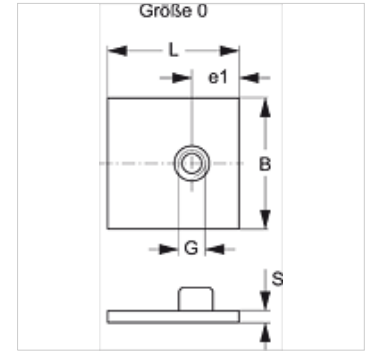

# SRS 0 SP V4

Welded on base plate, single pipe clamp, short

## Properties

<b>Design</b>	Welded-on base plate
<b>Construction type</b>	short
<b>Series</b>	light
<b>Standard</b>	DIN 3015-1
<b>Material</b>	Stainless steel 1.4571

## Item

Identification	Clamp size	B (mm)	e1 (mm)	G	L (mm)	S (mm)
SRS SP 1 V4	0	30	10,5	M 6	30	3

## Product versions

<b>SRS 0 SP</b>	Welded on base plate, single pipe clamp, short, phosphate treated
<b>SRS 0 SP VZ</b>	Welded on base plate, single pipe clamp, short, electro galvanised