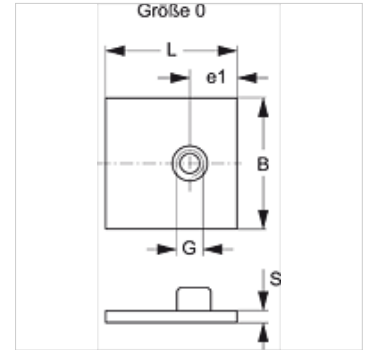

# SRS 0 SP VZ

Welded on base plate, single pipe clamp, short

## Properties

<b>Design</b>	Welded-on base plate
<b>Construction type</b>	short
<b>Series</b>	light
<b>Standard</b>	DIN 3015-1
<b>Material</b>	Steel
<b>Surface</b>	electro galvanised

## Item

Identification	Clamp size	B (mm)	e1 (mm)	G	L (mm)	S (mm)
SRS SP 1 VZ	0	30	10,5	M 6	30	3

## Product versions

<b>SRS 0 SP</b>	Welded on base plate, single pipe clamp, short, phosphate treated
<b>SRS 0 SP V4</b>	Welded on base plate, single pipe clamp, short, Stainless steel 1.4571