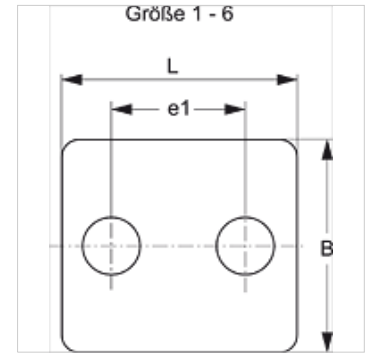

# SRS 1-6 DP

Cover plate for single pipe clamp

## Properties

<b>Design</b>	for single pipe clamps
<b>Series</b>	light
<b>Standard</b>	DIN 3015-1
<b>Material</b>	Steel
<b>Surface</b>	electro galvanised

## Item

Identification	Clamp size	B (mm)	e1 (mm)	L (mm)
SRS DP 1 A	1	30	20	34
SRS DP 2	2	30	26	40
SRS DP 3	3	30	33	48
SRS DP 4	4	30	40	57
SRS DP 5	5	30	52	70
SRS DP 6	6	30	66	86

## Product versions

SRS 1-6 DP V4 Cover plate for single pipe clamp, Stainless steel 1.4571