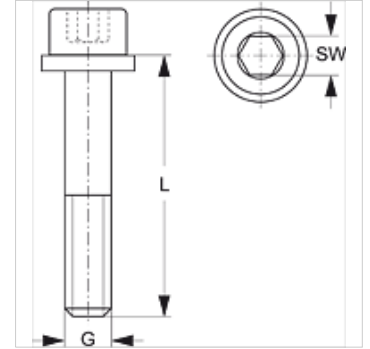

# SRS 1-6 IS

Hexagon socket screw, single pipe clamp

## Properties

<b>Design</b>	for single pipe clamps
<b>Series</b>	light
<b>Standard</b>	DIN 912 (ISO 4762)
<b>Scope of supply</b>	with plain washer
<b>Material</b>	Steel
<b>Surface</b>	electro galvanised

## Item

Identification	Clamp size	G	L (mm)	AF (mm)
<b>SRS IS 1</b>	0 - 1	M 6	20	5
<b>SRS IS 2</b>	2	M 6	25	5
<b>SRS IS 3</b>	3	M 6	30	5
<b>SRS IS 4</b>	4	M 6	35	5
<b>SRS IS 5</b>	5	M 6	50	5
<b>SRS IS 6</b>	6	M 6	60	5

## Product versions

**SRS 1-6 IS V4** Hexagon socket screw, single pipe clamp, Stainless steel 1.4571