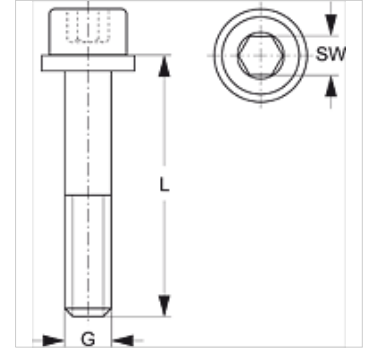

SRS 1-6 IS V4

Hexagon socket screw, single pipe clamp

HANSA FLEX

Properties

Design	for single pipe clamps
Series	light
Standard	DIN 912 (ISO 4762)
Scope of supply	with plain washer
Material	Stainless steel 1.4571

Item

Identification	Clamp size	G	L (mm)	AF (mm)
SRS IS 1 V4	0 - 1	M 6	20	5
SRS IS 2 V4	2	M 6	25	5
SRS IS 3 V4	3	M 6	30	5
SRS IS 4 V4	4	M 6	35	5
SRS IS 5 V4	5	M 6	50	5
SRS IS 6 V4	6	M 6	60	5

Product versions

SRS 1-6 IS Hexagon socket screw, single pipe clamp, Steel