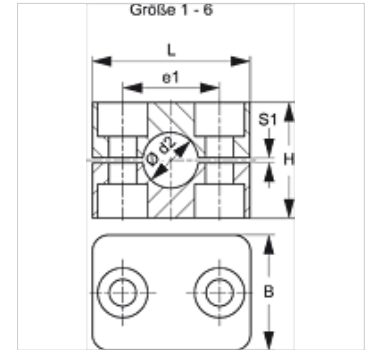

## Properties

<b>Design</b>	Single pipe clamp
<b>Construction type</b>	Inside of clamp, smooth
<b>Series</b>	light
<b>Standard</b>	DIN 3015-1
<b>Temp. min.</b>	-50 °C
<b>Temp. max.</b>	120 °C
<b>Material</b>	Solid rubber Shore 64°/73°

## Description

Webs in the inner surface of the clamps dampen impacts and vibrations and absorb forces along the pipe axis. A gap between the two halves pretensions the pipe.

## Ordering information

1 piece = 2 halves of clamp

## Item

Identification	External pipe Ø d2 (mm)	External pipe Ø d2	Clamp size	e1 (mm)	H (mm)	L (mm)	S1 (mm)
SRS 0106.4 VG	6,4	1/4"	1	20	27	34	0,6
SRS 0106 VG	6,0	-	1	20	27	34	0,6
SRS 0108 VG	8,0	5/16"	1	20	27	34	0,6
SRS 0109.5 VG	9,5	3/8"	1	20	27	34	0,6
SRS 0110 VG	10,0	-	1	20	27	34	0,6
SRS 0112 VG	12,0	-	1	20	27	24	0,6
SRS 0212.7 VG	12,7	1/2"	2	26	33	40	0,8
SRS 0213.5 VG	13,5	-	2	26	33	40	0,8
SRS 0214 VG	14,0	-	2	26	33	40	0,8
SRS 0215 VG	15,0	-	2	26	33	40	0,8
SRS 0216 VG	16,0	5/8"	2	26	33	40	0,8
SRS 0217.2 VG	17,2	-	2	26	33	40	0,8
SRS 0218 VG	18,0	-	2	26	33	40	0,8
SRS 0319 VG	19,0	3/4"	3	33	35	48	1,0
SRS 0320 VG	20,0	-	3	33	35	48	1,0
SRS 0321.3 VG	21,3	-	3	33	35	48	1,0
SRS 0322 VG	22,0	-	3	33	35	48	1,0
SRS 0323 VG	23,0	-	3	33	35	48	1,0
SRS 0325 VG	25,0	1"	3	33	35	48	1,0
SRS 0426.9 VG	26,9	-	4	40	42	57	1,2
SRS 0428 VG	28,0	-	4	40	42	57	1,2
SRS 0430 VG	30,0	-	4	40	42	57	1,2
SRS 0532 VG	32,0	1.1/4"	5	52	58	70	1,2
SRS 0533.7 VG	33,7	-	5	52	58	70	1,2
SRS 0535 VG	35,0	-	5	52	58	70	1,2
SRS 0538 VG	38,0	1.1/2"	5	52	58	70	1,2
SRS 0540 VG	40,0	-	5	52	58	70	1,2
SRS 0542 VG	42,0	-	5	52	58	70	1,2
SRS 0644.5 VG	44,5	1.3/4"	6	66	66	86	1,2
SRS 0645 VG	45,0	-	6	66	66	86	1,2
SRS 0648 VG	48,0	-	6	66	66	86	1,2
SRS 0650.8 VG	50,8	2"	6	66	66	86	1,2
SRS 0650 VG	50,0	-	6	66	66	86	1,2
SRS 0652 VG	52,0	-	6	66	66	86	1,2
SRS 0655 VG	55,0	-	6	66	66	86	1,2
SRS 0657 VG	57,0	2.1/4"	6	66	66	86	1,2