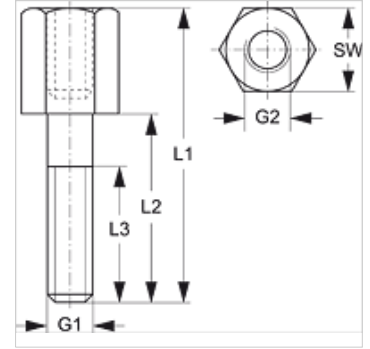

# SRS AF D V4

Mounting screw for double pipe clamp

## Properties

**Design** for twin pipe clamps

**Standard** DIN 3015-3

**Material** Stainless steel 1.4571

## Item

Identification	Clamp size	G1	G2	L1 (mm)	L2 (mm)	L3 (mm)	AF (mm)
SRS AF 1 D V4	1	M 6	M 6	34	20	16	11
SRS AF 2 D V4	2	M 8	M 8	33	20	16	12
SRS AF 3 D V4	3	M 8	M 8	45	30	16	12
SRS AF 4 D V4	4	M 8	M 8	50	35	16	12
SRS AF 5 D V4	5	M 8	M 8	62	47	16	12

## Product versions

SRS AF D Mounting screw for double pipe clamp, Steel