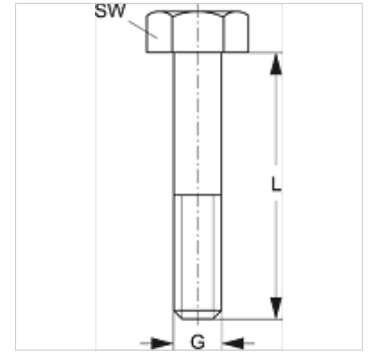

# SRS AS 30-100 V4

Hexagon screw for single pipe clamp

## Properties

<b>Design</b>	for single pipe clamps
<b>Series</b>	heavy
<b>Standard</b>	DIN 931 (ISO 4014) or DIN 933 (ISO 4017)
<b>Material</b>	Stainless steel 1.4571

## Item

Identification	Clamp size	G	L (mm)	AF (mm)
SRS AS 30 V4	1	M 10	40	17
SRS AS 40 V4	2	M 10	60	17
SRS AS 50 V4	3	M 10	70	17
SRS AS 60 V4	4	M 12	100	19
SRS AS 70 V4	5	M 16	130	24
SRS AS 80 V4	6	M 20	190	30

## Product versions

SRS AS 30-100 Hexagon screw for single pipe clamp, Steel