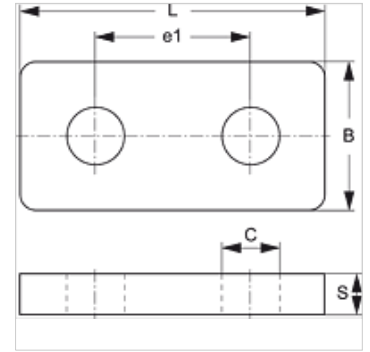

SRS DP 30-100 V4

Cover plate for single pipe clamp

Properties

Design	for single pipe clamps
Series	heavy
Standard	DIN 3015-2
Material	Stainless steel 1.4571

Item

Identification	Clamp size	B (mm)	C (mm)	e1 (mm)	L (mm)	S (mm)
SRS DP 30 V4	1	30	11,0	33	55	8
SRS DP 40 V4	2	30	11,0	45	70	8
SRS DP 50 V4	3	30	11,0	60	85	8
SRS DP 60 V4	4	45	14,0	90	115	10
SRS DP 70 V4	5	60	18,0	122	152	10
SRS DP 80 V4	6	80	22,0	168	205	15

Product versions

SRS DP 30-100 Cover plate for single pipe clamp, Steel