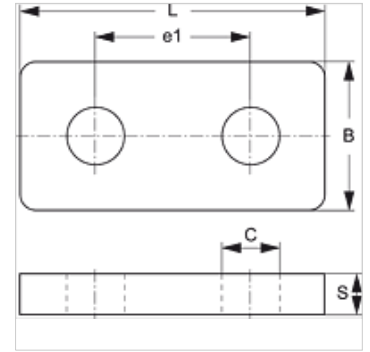

# SRS DP 30-100 V4

Cover plate for single pipe clamp

## Properties

<b>Design</b>	for single pipe clamps
<b>Series</b>	heavy
<b>Standard</b>	DIN 3015-2
<b>Material</b>	Stainless steel 1.4571

## Item

Identification	Clamp size	B (mm)	C (mm)	e1 (mm)	L (mm)	S (mm)
SRS DP 30 V4	1	30	11,0	33	55	8
SRS DP 40 V4	2	30	11,0	45	70	8
SRS DP 50 V4	3	30	11,0	60	85	8
SRS DP 60 V4	4	45	14,0	90	115	10
SRS DP 70 V4	5	60	18,0	122	152	10
SRS DP 80 V4	6	80	22,0	168	205	15

## Product versions

SRS DP 30-100 Cover plate for single pipe clamp, Steel