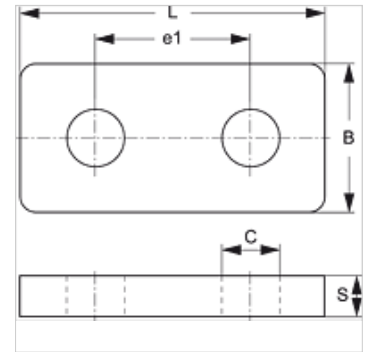

SRS DP 30-100 V4

Cover plate for single pipe clamp

Properties

Design	for single pipe clamps
Series	heavy
Standard	DIN 3015-2
Material	Stainless steel 1.4571

Item

Identification	Clamp size	B (mm)	C (mm)	e1 (mm)	L (mm)	S (mm)
SRS DP 30 V4	1	30	11,0	33	55	8
SRS DP 40 V4	2	30	11,0	45	70	8
SRS DP 50 V4	3	30	11,0	60	85	8
SRS DP 60 V4	4	45	14,0	90	115	10
SRS DP 70 V4	5	60	18,0	122	152	10
SRS DP 80 V4	6	80	22,0	168	205	15

Product versions

SRS DP 30-100 Cover plate for single pipe clamp, Steel