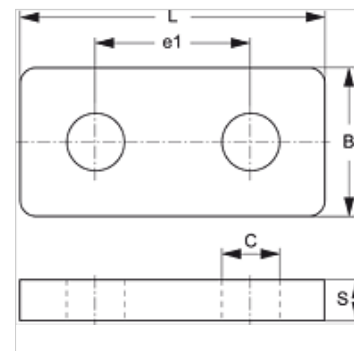

SRS DP 30-100 V4

Cover plate for single pipe clamp

Properties

Design	for single pipe clamps
Series	heavy
Standard	DIN 3015-2
Material	Stainless steel 1.4571

Item

Identification	Clamp size	B (mm)	C (mm)	e1 (mm)	L (mm)	S (mm)
SRS DP 30 V4	1	30	11,0	33	55	8
SRS DP 40 V4	2	30	11,0	45	70	8
SRS DP 50 V4	3	30	11,0	60	85	8
SRS DP 60 V4	4	45	14,0	90	115	10
SRS DP 70 V4	5	60	18,0	122	152	10
SRS DP 80 V4	6	80	22,0	168	205	15

Product versions

SRS DP 30-100 Cover plate for single pipe clamp, Steel