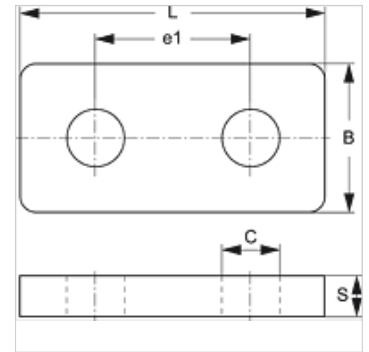

SRS DP 30-100 V4

Cover plate for single pipe clamp

Properties

Design	for single pipe clamps
Series	heavy
Standard	DIN 3015-2
Material	Stainless steel 1.4571

Item

Identification	Clamp size	B (mm)	C (mm)	e1 (mm)	L (mm)	S (mm)
SRS DP 30 V4	1	30	11,0	33	55	8
SRS DP 40 V4	2	30	11,0	45	70	8
SRS DP 50 V4	3	30	11,0	60	85	8
SRS DP 60 V4	4	45	14,0	90	115	10
SRS DP 70 V4	5	60	18,0	122	152	10
SRS DP 80 V4	6	80	22,0	168	205	15

Product versions

SRS DP 30-100 Cover plate for single pipe clamp, Steel