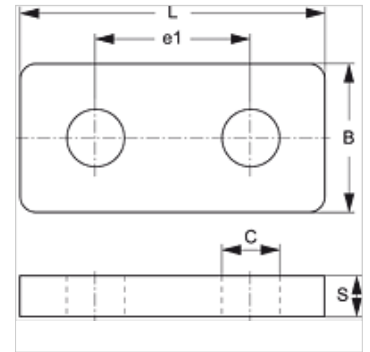

# SRS DP 30-100 V4

Cover plate for single pipe clamp

## Properties

<b>Design</b>	for single pipe clamps
<b>Series</b>	heavy
<b>Standard</b>	DIN 3015-2
<b>Material</b>	Stainless steel 1.4571

## Item

Identification	Clamp size	B (mm)	C (mm)	e1 (mm)	L (mm)	S (mm)
SRS DP 30 V4	1	30	11,0	33	55	8
SRS DP 40 V4	2	30	11,0	45	70	8
SRS DP 50 V4	3	30	11,0	60	85	8
SRS DP 60 V4	4	45	14,0	90	115	10
SRS DP 70 V4	5	60	18,0	122	152	10
SRS DP 80 V4	6	80	22,0	168	205	15