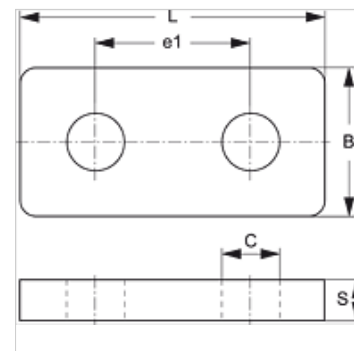

SRS DP 30-100 V4

Cover plate for single pipe clamp

Properties

Design for single pipe clamps

Series heavy

Standard DIN 3015-2

Material Stainless steel 1.4571

Item

Identification	Clamp size	B (mm)	C (mm)	e1 (mm)	L (mm)	S (mm)
SRS DP 30 V4	1	30	11,0	33	55	8
SRS DP 40 V4	2	30	11,0	45	70	8
SRS DP 50 V4	3	30	11,0	60	85	8
SRS DP 60 V4	4	45	14,0	90	115	10
SRS DP 70 V4	5	60	18,0	122	152	10
SRS DP 80 V4	6	80	22,0	168	205	15

Product versions

SRS DP 30-100 Cover plate for single pipe clamp, Steel