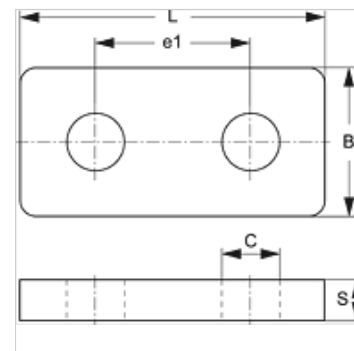

# SRS DP 30-100 V4

Cover plate for single pipe clamp

## Properties

<b>Design</b>	for single pipe clamps
<b>Series</b>	heavy
<b>Standard</b>	DIN 3015-2
<b>Material</b>	Stainless steel 1.4571

## Item

Identification	Clamp size	B (mm)	C (mm)	e1 (mm)	L (mm)	S (mm)
SRS DP 30 V4	1	30	11,0	33	55	8
SRS DP 40 V4	2	30	11,0	45	70	8
SRS DP 50 V4	3	30	11,0	60	85	8
SRS DP 60 V4	4	45	14,0	90	115	10
SRS DP 70 V4	5	60	18,0	122	152	10
SRS DP 80 V4	6	80	22,0	168	205	15

## Product versions

SRS DP 30-100 Cover plate for single pipe clamp, Steel