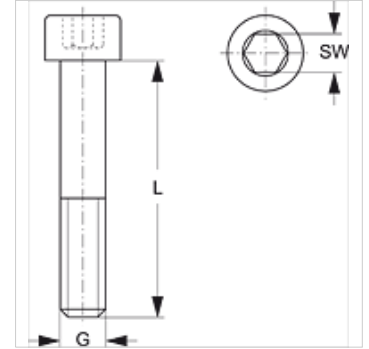

# SRS IS 30-100 V4

Hexagon socket screw, single pipe clamp

## Properties

<b>Design</b>	for single pipe clamps
<b>Series</b>	heavy
<b>Standard</b>	DIN 912 (ISO 4762)
<b>Material</b>	Stainless steel 1.4571

## Item

Identification	Clamp size	G	L (mm)	AF (mm)
<b>SRS IS 30 V4</b>	1	M 10	40	8
<b>SRS IS 40 V4</b>	2	M 10	60	8
<b>SRS IS 50 V4</b>	3	M 10	70	8
<b>SRS IS 60 V4</b>	4	M 12	100	10

## Product versions

**SRS IS 30-100** Hexagon socket screw, single pipe clamp, Steel