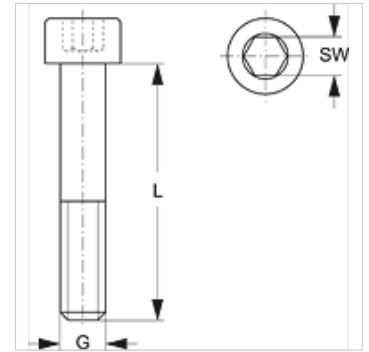

# SRS IS 30-100 V4

Hexagon socket screw, single pipe clamp

**HANSA FLEX**

## Properties

<b>Design</b>	for single pipe clamps
<b>Series</b>	heavy
<b>Standard</b>	DIN 912 (ISO 4762)
<b>Material</b>	Stainless steel 1.4571

## Item

Identification	Clamp size	G	L (mm)	AF (mm)
<b>SRS IS 30 V4</b>	1	M 10	40	8
<b>SRS IS 40 V4</b>	2	M 10	60	8
<b>SRS IS 50 V4</b>	3	M 10	70	8
<b>SRS IS 60 V4</b>	4	M 12	100	10

## Product versions

**SRS IS 30-100** Hexagon socket screw, single pipe clamp, Steel