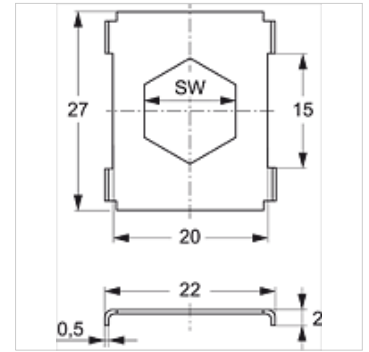

SRS SI V4

Lock washer for double pipe clamp

Properties

Design for twin pipe clamps

Standard DIN 3015-3

Material Stainless steel 1.4571

Item

Identification	Clamp size	AF (mm)
SRS SI 1 D V4	1	11
SRS SI 2 D V4	2 - 5	12

Product versions

SRS SI Lock washer for double pipe clamp, Steel