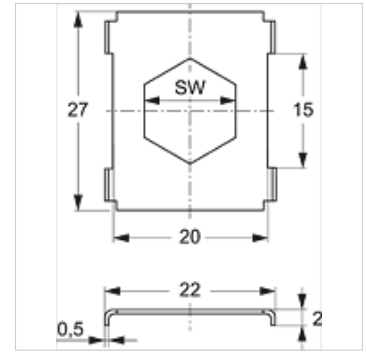

SRS SI V4

Lock washer for double pipe clamp

Properties

Design for twin pipe clamps

Standard DIN 3015-3

Material Stainless steel 1.4571

Item

Identification	Clamp size	AF (mm)
SRS SI 1 D V4	1	11
SRS SI 2 D V4	2 - 5	12

Product versions

SRS SI Lock washer for double pipe clamp, Steel