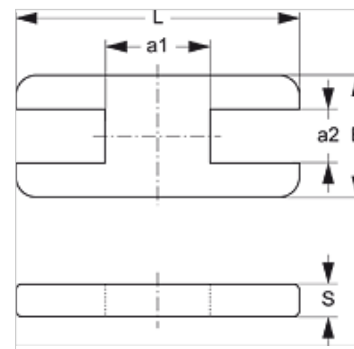

# SRS SIP V4

Locking plate for single pipe clamp

## Properties

**Design** for single pipe clamps

**Series** heavy

**Standard** DIN 3015-2

**Material** Stainless steel 1.4571

## Item

Identification	a1 (mm)	a2 (mm)	B (mm)	L (mm)	S (mm)
SRS SIP 30 V4	14,0	15,5	30	55	8
SRS SIP 40 V4	26,0	15,5	30	70	8
SRS SIP 50 V4	41,0	15,5	30	85	8
SRS SIP 60 V4	69,0	17,5	45	115	10

## Product versions

**SRS SIP** Locking plate for single pipe clamp, Steel