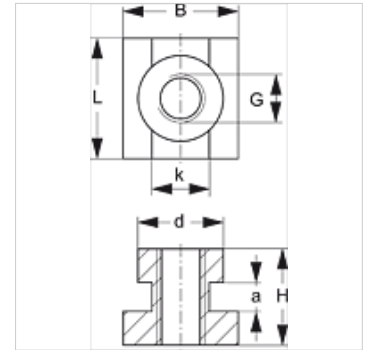

# SRS SM 30-60 VZ

Mounting rail nut, single pipe clamp

## Properties

<b>Design</b>	for single pipe clamps
<b>Series</b>	heavy
<b>Standard</b>	DIN 3015
<b>Material</b>	Steel
<b>Surface</b>	electro galvanised

## Description

for clamp sizes 1-4 from heavy series.

## Item

Identification	Clamp size	a (mm)	B (mm)	d (mm)	G	H (mm)	K (mm)	L (mm)
SRS SM 30-50 VZ	1 - 3	6	24	17,8	M 10	20	12,0	25