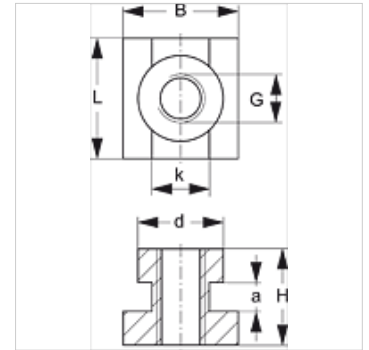

SRS SM 30-60 VZ

Mounting rail nut, single pipe clamp

Properties

Design	for single pipe clamps
Series	heavy
Standard	DIN 3015
Material	Steel
Surface	electro galvanised

Description

for clamp sizes 1-4 from heavy series.

Item

Identification	Clamp size	a (mm)	B (mm)	d (mm)	G	H (mm)	K (mm)	L (mm)
SRS SM 30-50 VZ	1 - 3	6	24	17,8	M 10	20	12,0	25

Product versions

SRS SM 30-60	Mounting rail nut, single pipe clamp, electro galvanised
SRS SM 30-60 V4	Mounting rail nut, single pipe clamp, Stainless steel 1.4571