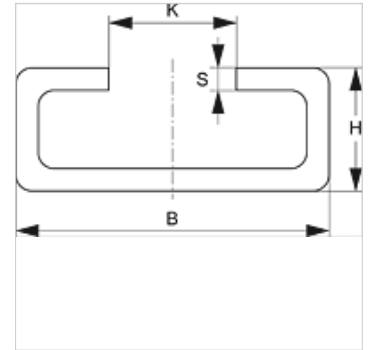

# SRS TS 40 V4

Mounting rail, single pipe clamp

**HANSA FLEX**

## Properties

<b>Design</b>	for single pipe clamps
<b>Series</b>	heavy
<b>Standard</b>	DIN 3015-2
<b>Material</b>	Stainless steel 1.4571

## Description

for clamp sizes 1-4 from heavy series.

## Item

Identification	B (mm)	H (mm)	K (mm)	S (mm)	Length (m)
SRS TS 40-1 V4	40	22	12,5	5	1,00
SRS TS 40-2 V4	40	22	12,5	5	2,00