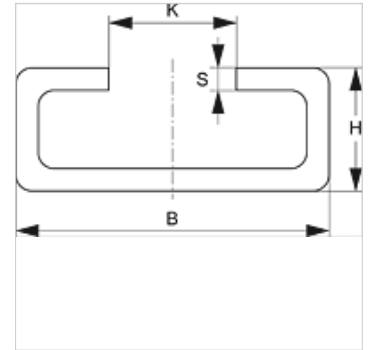

# SRS TS 40 VZ

Mounting rail, single pipe clamp

**HANSA FLEX**

## Properties

<b>Design</b>	for single pipe clamps
<b>Series</b>	heavy
<b>Standard</b>	DIN 3015
<b>Material</b>	Steel
<b>Surface</b>	electro galvanised

## Description

for clamp sizes 1-4 from heavy series.

## Item

Identification	B (mm)	H (mm)	K (mm)	S (mm)	Length (m)
SRS TS 40-1 VZ	40	22	12,5	5	1,00
SRS TS 40-2 VZ	40	22	12,5	5	2,00