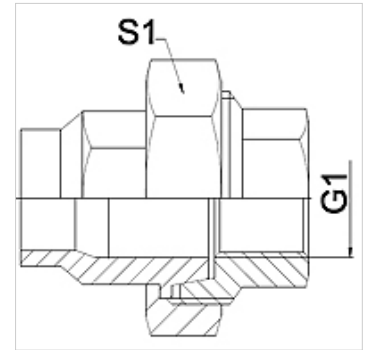

WA VB RG

Connector ... VB, red bronze

HANSA FLEX

Properties

Application	Connection fitting for metal hoses
Connection 1	imperial internal thread, cylindrical
Sealing form 1	conical seat
Standard	DIN EN 10226 / ISO 7-1
Construction	straight
Application	soldered variant temperature resistant up to 200 °C
Design	3-part threaded connection
Material	Red bronze

Note

Width across flats values are listed for reference purposes!

Ordering information

Other designs available on request

Item

Identification	DN	G1	S1 (mm)
WA 010 VB RG	10	Rp 3/8"	32,0
WA 013 VB RG	13	Rp 1/2"	41,0
WA 020 VB RG	20	Rp 3/4"	50,0
WA 025 VB RG	25	Rp 1"	55,0
WA 032 VB RG	32	Rp 1.1/4"	70,0
WA 040 VB RG	40	Rp 1.1/2"	75,0
WA 050 VB RG	50	Rp 2"	90,0