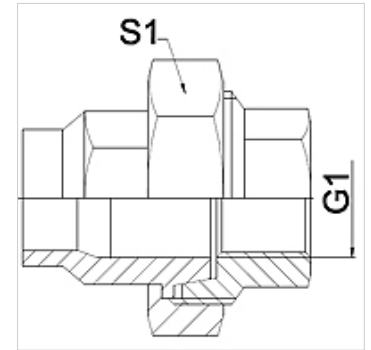

# WA VB RG

Connector ... VB, red bronze

**HANSA FLEX**

## Properties

<b>Application</b>	Connection fitting for metal hoses
<b>Connection 1</b>	imperial internal thread, cylindrical
<b>Sealing form 1</b>	conical seat
<b>Standard</b>	DIN EN 10226 / ISO 7-1
<b>Construction</b>	straight
<b>Application</b>	soldered variant temperature resistant up to 200 °C
<b>Design</b>	3-part threaded connection
<b>Material</b>	Red bronze

## Note

Width across flats values are listed for reference purposes!

## Item

Identification	DN	G1	S1 (mm)
WA 010 VB RG	10	Rp 3/8"	32,0
WA 013 VB RG	13	Rp 1/2"	41,0
WA 020 VB RG	20	Rp 3/4"	50,0
WA 025 VB RG	25	Rp 1"	55,0
WA 032 VB RG	32	Rp 1.1/4"	70,0
WA 040 VB RG	40	Rp 1.1/2"	75,0
WA 050 VB RG	50	Rp 2"	90,0