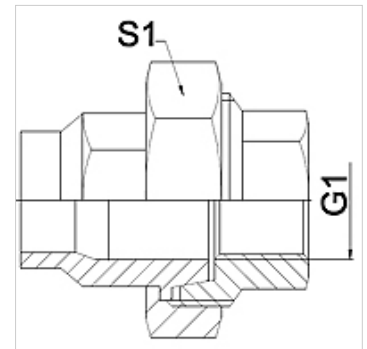

WA VB RG

Connector ... VB, red bronze

HANSA FLEX

Properties

Application	Connection fitting for metal hoses
Connection 1	imperial internal thread, cylindrical
Sealing form 1	conical seat
Standard	DIN EN 10226 / ISO 7-1
Construction	straight
Application	soldered variant temperature resistant up to 200 °C
Design	3-part threaded connection
Material	Red bronze

Note

Width across flats values are listed for reference purposes!

Ordering information

Other designs available on request

Item

Identification	DN	G1	S1 (mm)
WA 010 VB RG	10	Rp 3/8"	32,0
WA 013 VB RG	13	Rp 1/2"	41,0
WA 020 VB RG	20	Rp 3/4"	50,0
WA 025 VB RG	25	Rp 1"	55,0
WA 032 VB RG	32	Rp 1.1/4"	70,0
WA 040 VB RG	40	Rp 1.1/2"	75,0
WA 050 VB RG	50	Rp 2"	90,0