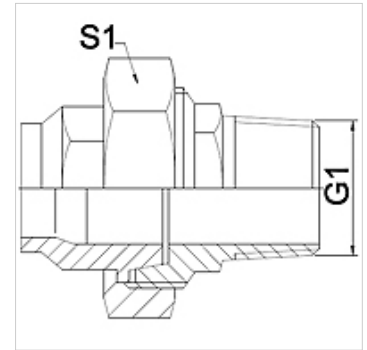

# WA VC RG

Connector ... VC, red bronze

## Properties

<b>Application</b>	Connection fitting for metal hoses
<b>Connection 1</b>	imperial outer thread, conical
<b>Sealing form 1</b>	conical seat
<b>Standard</b>	DIN EN 10226 / ISO 7-1
<b>Application</b>	soldered variant temperature resistant up to 200 °C
<b>Construction</b>	straight
<b>Design</b>	3-part threaded connection
<b>Material</b>	Red bronze

## Note

Width across flats values are listed for reference purposes!

## Item

Identification	DN	G1	S1 (mm)
WA 013 VC RG	13	R 1/2"	28,0
WA 020 VC RG	20	R 3/4"	32,0
WA 025 VC RG	25	R 1"	42,0
WA 032 VC RG	32	R 1.1/4"	50,0
WA 040 VC RG	40	R 1.1/2"	55,0
WA 050 VC RG	50	R 2"	70,0