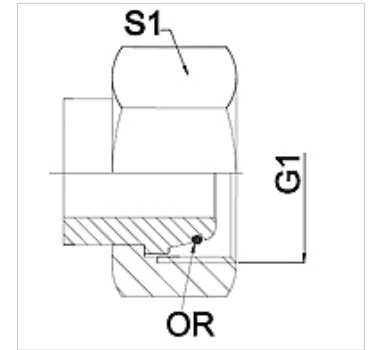

## Properties

<b>Application</b>	Connection fitting for metal hoses
<b>Connection 1</b>	metric nut thread
<b>Sealing form 1</b>	24° outer cone with O-ring
<b>Standard</b>	DIN 3865 ISO 8434-1
<b>Short code</b>	DKOL
<b>Construction</b>	straight
<b>Series</b>	light
<b>Material</b>	Stainless steel

## Note

Width across flats values are listed for reference purposes!

## Item

Identification	DN	PN (bar)	G1	Series	S1 (mm)
WA 004 AOL VA	4	250	M 12 x 1.5	6 L	14,0
WA 006 AOL VA	6	250	M 14 x 1.5	8 L	17,0
WA 008 AOL VA	8	250	M 16 x 1.5	10 L	19,0
WA 010 AOL VA	10	250	M 18 x 1.5	12 L	22,0
WA 013 AOL VA	13	250	M 22 x 1.5	15 L	27,0
WA 016 AOL VA	16	160	M 26 x 1.5	18 L	32,0
WA 020 AOL VA	20	160	M 30 x 2	22 L	36,0
WA 025 AOL VA	25	100	M 36 x 2	28 L	41,0
WA 032 AOL VA	32	100	M 45 x 2	35 L	50,0
WA 040 AOL VA	40	100	M 52 x 2	42 L	60,0