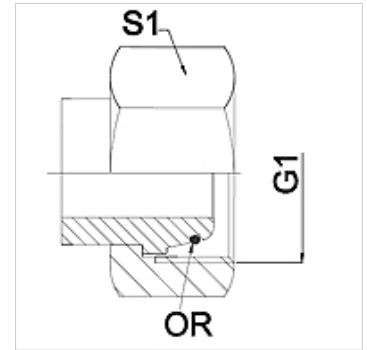

## Properties

<b>Application</b>	Connection fitting for metal hoses
<b>Connection 1</b>	metric nut thread
<b>Sealing form 1</b>	24° outer cone with O-ring
<b>Standard</b>	DIN 3865 ISO 8434-1
<b>Short code</b>	DKOL
<b>Construction</b>	straight
<b>Series</b>	light
<b>Material</b>	Stainless steel

## Note

Width across flats values are listed for reference purposes!

## Item

Identification	DN	PN (bar)	G1	Series	S1 (mm)
WA 004 AOL VA	4	250	M 12 x 1.5	6 L	14,0
WA 006 AOL VA	6	250	M 14 x 1.5	8 L	17,0
WA 008 AOL VA	8	250	M 16 x 1.5	10 L	19,0
WA 010 AOL VA	10	250	M 18 x 1.5	12 L	22,0
WA 013 AOL VA	13	250	M 22 x 1.5	15 L	27,0
WA 016 AOL VA	16	160	M 26 x 1.5	18 L	32,0
WA 020 AOL VA	20	160	M 30 x 2	22 L	36,0
WA 025 AOL VA	25	100	M 36 x 2	28 L	41,0
WA 032 AOL VA	32	100	M 45 x 2	35 L	50,0
WA 040 AOL VA	40	100	M 52 x 2	42 L	60,0