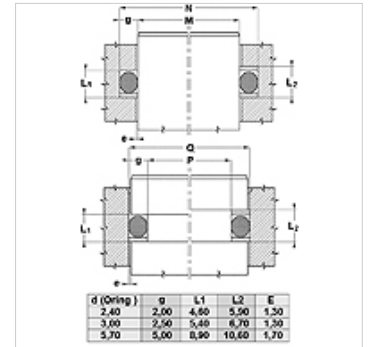

Spaltmaß / Clearance	
Druck / Pressure	e max.
250 bar	0,25
300 bar	0,20
350 bar	0,15
400 bar	0,10
500 bar	0,05

Note

Clearance:
 Pressure = 250 bar / e max.= 0.25
 Pressure = 300 bar / e max.= 0.20
 Pressure = 350 bar / e max.= 0.15
 Pressure = 400 bar / e max.= 0.10
 Pressure = 500 bar / e max.= 0.05

Description

Easy assembly.
 The rings do not need to be cut.
 Economical solution.

Item

Identification	M (mm)	N (mm)	e (mm)	OR
MBK 4 8	4,0	8,0	1,3	3.30 x 2.40
MBK 6 10	6,0	10,0	1,3	5.30 x 2.40
MBK 7 11	7,0	11,0	1,3	6.30 x 2.40
MBK 10 14	10,0	14,0	1,3	9.30 x 2.30
MBK 11 15	11,0	15,0	1,3	10.30 x 2.40
MBK 12 16	12,0	16,0	1,3	11.30 x 2.30
MBK 13 17	13,0	17,0	1,3	12.30 x 2.40
MBK 14 18	14,0	18,0	1,3	13.30 x 2.40
MBK 15 19	15,0	19,0	1,3	14.30 x 2.40
MBK 16 20	16,0	20,0	1,3	15.30 x 2.40
MBK 17 21	17,0	21,0	1,3	16.30 x 2.40
MBK 18 22	18,0	22,0	1,3	17.30 x 2.40
MBK 20 25	20,0	25,0	1,3	19.20 x 3.00
MBK 23 28	23,0	28,0	1,3	22.20 x 3.00
MBK 25 30	25,0	30,0	1,3	24.20 x 3.00
MBK 27 32	27,0	32,0	1,3	26.20 x 3.00
MBK 30 35	30,0	35,0	1,3	29.20 x 3.00
MBK 35 40	35,0	40,0	1,3	34.20 x 3.00
MBK 40 45	40,0	45,0	1,3	39.20 x 3.00
MBK 40 50	40,0	50,0	1,7	39.20 x 5.70
MBK 45 50	45,0	50,0	1,3	44.20 x 3.00
MBK 45 55	45,0	55,0	1,7	44.20 x 5.70
MBK 50 55	50,0	55,0	1,3	49.50 x 3.00
MBK 50 60	50,0	60,0	1,7	49.20 x 5.70
MBK 53 63	53,0	63,0	1,7	52.20 x 5.70
MBK 55 65	55,0	65,0	1,7	54.20 x 5.70
MBK 55 60	55,0	60,0	1,3	54.50 x 3.00
MBK 58 63	58,0	63,0	1,3	57.20 x 3.00
MBK 60 65	60,0	65,0	1,3	59.50 x 3.00
MBK 60 67	60,0	67,0	1,5	39.20 x 5.70
MBK 60 70	60,0	70,0	1,7	59.20 x 5.70
MBK 63 68	63,0	68,0	1,3	62.20 x 3.00
MBK 65 70	65,0	70,0	1,3	64.50 x 3.00
MBK 65 75	65,0	75,0	1,7	64.20 x 5.70
MBK 69 74	69,0	74,0	1,3	69.00 x 3.00