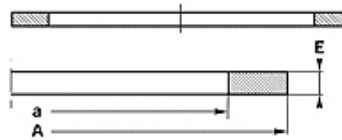

Spaltmaß / Clearance	
Druck / Pressure	e max.
250 bar	0,25
300 bar	0,20
350 bar	0,15
400 bar	0,10
500 bar	0,05

Note

Clearance:
 Pressure = 250 bar / e max.= 0.25
 Pressure = 300 bar / e max.= 0.20
 Pressure = 350 bar / e max.= 0.15
 Pressure = 400 bar / e max.= 0.10
 Pressure = 500 bar / e max.= 0.05

Description

Easy assembly.
 The rings do not need to be cut.
 Economical solution.

Item

Identification	M (mm)	N (mm)	e (mm)	OR
MBK 4 8	4,0	8,0	1,3	3.30 x 2.40
MBK 6 10	6,0	10,0	1,3	5.30 x 2.40
MBK 7 11	7,0	11,0	1,3	6.30 x 2.40
MBK 10 14	10,0	14,0	1,3	9.30 x 2.30
MBK 11 15	11,0	15,0	1,3	10.30 x 2.40
MBK 12 16	12,0	16,0	1,3	11.30 x 2.30
MBK 13 17	13,0	17,0	1,3	12.30 x 2.40
MBK 14 18	14,0	18,0	1,3	13.30 x 2.40
MBK 15 19	15,0	19,0	1,3	14.30 x 2.40
MBK 16 20	16,0	20,0	1,3	15.30 x 2.40
MBK 17 21	17,0	21,0	1,3	16.30 x 2.40
MBK 18 22	18,0	22,0	1,3	17.30 x 2.40
MBK 20 25	20,0	25,0	1,3	19.20 x 3.00
MBK 23 28	23,0	28,0	1,3	22.20 x 3.00
MBK 25 30	25,0	30,0	1,3	24.20 x 3.00
MBK 27 32	27,0	32,0	1,3	26.20 x 3.00
MBK 30 35	30,0	35,0	1,3	29.20 x 3.00
MBK 35 40	35,0	40,0	1,3	34.20 x 3.00
MBK 40 45	40,0	45,0	1,3	39.20 x 3.00
MBK 40 50	40,0	50,0	1,7	39.20 x 5.70
MBK 45 50	45,0	50,0	1,3	44.20 x 3.00
MBK 45 55	45,0	55,0	1,7	44.20 x 5.70
MBK 50 55	50,0	55,0	1,3	49.50 x 3.00
MBK 50 60	50,0	60,0	1,7	49.20 x 5.70
MBK 53 63	53,0	63,0	1,7	52.20 x 5.70
MBK 55 65	55,0	65,0	1,7	54.20 x 5.70
MBK 55 60	55,0	60,0	1,3	54.50 x 3.00
MBK 58 63	58,0	63,0	1,3	57.20 x 3.00
MBK 60 65	60,0	65,0	1,3	59.50 x 3.00
MBK 60 67	60,0	67,0	1,5	39.20 x 5.70
MBK 60 70	60,0	70,0	1,7	59.20 x 5.70
MBK 63 68	63,0	68,0	1,3	62.20 x 3.00
MBK 65 70	65,0	70,0	1,3	64.50 x 3.00
MBK 65 75	65,0	75,0	1,7	64.20 x 5.70
MBK 69 74	69,0	74,0	1,3	69.00 x 3.00