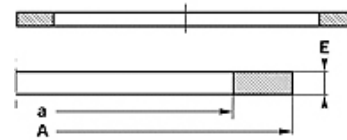

Properties

Design	Support ring
Operating pressure	up to 500 bar
Temp. min.	-50 °C
Temp. max.	130 °C
Media	Mineral oils HFA, HFB
Installation	in closed installation spaces
Material	PBTB (polyester 55 Shore D)

Spaltmaß / Clearance	
Druck / Pressure	e max.
250 bar	0,25
300 bar	0,20
350 bar	0,15
400 bar	0,10
500 bar	0,05

Note

Clearance:

Pressure = 250 bar / e max.= 0.25

Pressure = 300 bar / e max.= 0.20

Pressure = 350 bar / e max.= 0.15

Pressure = 400 bar / e max.= 0.10

Pressure = 500 bar / e max.= 0.05

Description

Easy assembly.

The rings do not need to be cut.

Economical solution.

Item

Identification	M (mm)	N (mm)	e (mm)	OR
MBK 4 8	4,0	8,0	1,3	3.30 x 2.40
MBK 6 10	6,0	10,0	1,3	5.30 x 2.40
MBK 7 11	7,0	11,0	1,3	6.30 x 2.40
MBK 10 14	10,0	14,0	1,3	9.30 x 2.30
MBK 11 15	11,0	15,0	1,3	10.30 x 2.40
MBK 12 16	12,0	16,0	1,3	11.30 x 2.30
MBK 13 17	13,0	17,0	1,3	12.30 x 2.40
MBK 14 18	14,0	18,0	1,3	13.30 x 2.40
MBK 15 19	15,0	19,0	1,3	14.30 x 2.40
MBK 16 20	16,0	20,0	1,3	15.30 x 2.40
MBK 17 21	17,0	21,0	1,3	16.30 x 2.40
MBK 18 22	18,0	22,0	1,3	17.30 x 2.40
MBK 20 25	20,0	25,0	1,3	19.20 x 3.00
MBK 23 28	23,0	28,0	1,3	22.20 x 3.00
MBK 25 30	25,0	30,0	1,3	24.20 x 3.00
MBK 27 32	27,0	32,0	1,3	26.20 x 3.00
MBK 30 35	30,0	35,0	1,3	29.20 x 3.00
MBK 35 40	35,0	40,0	1,3	34.20 x 3.00
MBK 40 45	40,0	45,0	1,3	39.20 x 3.00
MBK 40 50	40,0	50,0	1,7	39.20 x 5.70
MBK 45 50	45,0	50,0	1,3	44.20 x 3.00
MBK 45 55	45,0	55,0	1,7	44.20 x 5.70
MBK 50 55	50,0	55,0	1,3	49.50 x 3.00
MBK 50 60	50,0	60,0	1,7	49.20 x 5.70
MBK 53 63	53,0	63,0	1,7	52.20 x 5.70
MBK 55 65	55,0	65,0	1,7	54.20 x 5.70
MBK 55 60	55,0	60,0	1,3	54.50 x 3.00
MBK 58 63	58,0	63,0	1,3	57.20 x 3.00
MBK 60 65	60,0	65,0	1,3	59.50 x 3.00
MBK 60 67	60,0	67,0	1,5	39.20 x 5.70
MBK 60 70	60,0	70,0	1,7	59.20 x 5.70
MBK 63 68	63,0	68,0	1,3	62.20 x 3.00
MBK 65 70	65,0	70,0	1,3	64.50 x 3.00
MBK 65 75	65,0	75,0	1,7	64.20 x 5.70
MBK 69 74	69,0	74,0	1,3	69.00 x 3.00