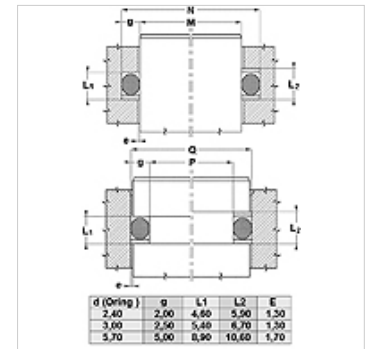

Spaltmaß / Clearance	
Druck / Pressure	e max.
250 bar	0,25
300 bar	0,20
350 bar	0,15
400 bar	0,10
500 bar	0,05

Note

Clearance:

Pressure = 250 bar / e max.= 0.25

Pressure = 300 bar / e max.= 0.20

Pressure = 350 bar / e max.= 0.15

Pressure = 400 bar / e max.= 0.10

Pressure = 500 bar / e max.= 0.05

Description

Easy assembly.

The rings do not need to be cut.

Economical solution.

Item

Identification	M (mm)	N (mm)	e (mm)	OR
MBK 4 8	4,0	8,0	1,3	3.30 x 2.40
MBK 6 10	6,0	10,0	1,3	5.30 x 2.40
MBK 7 11	7,0	11,0	1,3	6.30 x 2.40
MBK 10 14	10,0	14,0	1,3	9.30 x 2.30
MBK 11 15	11,0	15,0	1,3	10.30 x 2.40
MBK 12 16	12,0	16,0	1,3	11.30 x 2.30
MBK 13 17	13,0	17,0	1,3	12.30 x 2.40
MBK 14 18	14,0	18,0	1,3	13.30 x 2.40
MBK 15 19	15,0	19,0	1,3	14.30 x 2.40
MBK 16 20	16,0	20,0	1,3	15.30 x 2.40
MBK 17 21	17,0	21,0	1,3	16.30 x 2.40
MBK 18 22	18,0	22,0	1,3	17.30 x 2.40
MBK 20 25	20,0	25,0	1,3	19.20 x 3.00
MBK 23 28	23,0	28,0	1,3	22.20 x 3.00
MBK 25 30	25,0	30,0	1,3	24.20 x 3.00
MBK 27 32	27,0	32,0	1,3	26.20 x 3.00
MBK 30 35	30,0	35,0	1,3	29.20 x 3.00
MBK 35 40	35,0	40,0	1,3	34.20 x 3.00
MBK 40 45	40,0	45,0	1,3	39.20 x 3.00
MBK 40 50	40,0	50,0	1,7	39.20 x 5.70
MBK 45 50	45,0	50,0	1,3	44.20 x 3.00
MBK 45 55	45,0	55,0	1,7	44.20 x 5.70
MBK 50 55	50,0	55,0	1,3	49.50 x 3.00
MBK 50 60	50,0	60,0	1,7	49.20 x 5.70
MBK 53 63	53,0	63,0	1,7	52.20 x 5.70
MBK 55 65	55,0	65,0	1,7	54.20 x 5.70
MBK 55 60	55,0	60,0	1,3	54.50 x 3.00
MBK 58 63	58,0	63,0	1,3	57.20 x 3.00
MBK 60 65	60,0	65,0	1,3	59.50 x 3.00
MBK 60 67	60,0	67,0	1,5	39.20 x 5.70
MBK 60 70	60,0	70,0	1,7	59.20 x 5.70
MBK 63 68	63,0	68,0	1,3	62.20 x 3.00
MBK 65 70	65,0	70,0	1,3	64.50 x 3.00
MBK 65 75	65,0	75,0	1,7	64.20 x 5.70
MBK 69 74	69,0	74,0	1,3	69.00 x 3.00