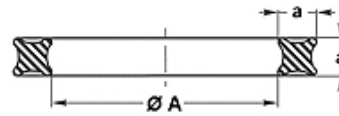

# QR (70° Shore NBR)

Quad ring 70SH NBR

## Properties

|                           |  |
|---------------------------|--|
| <b>Design</b>             | Quad ring                                      |
| <b>Operating pressure</b> | up to 150 bar, up to 400 bar with support ring |
| <b>Sliding speed max.</b> | 0,5 m/s  |
| <b>Temp. min.</b>         | -30 °C   |
| <b>Temp. max.</b>         | 110 °C   |
| <b>Media</b>              | Mineral oils<br>HFA, HFB                       |
| <b>Installation</b>       | in external and internal grooves               |
| <b>Material</b>           | NBR 70 Shore A                                 |

| Spaltmaß / Clearance |        |
|----------------------|--------|
| a                    | e max. |
| 1,78                 | 0,05   |
| 2,62 - 3,53          | 0,07   |
| 5,34 - 6,99          | 0,10   |

## Note

Rotational movements (consult us) up to 2 m/s  
 QR6, QR7, QR8 must be fitted into an open groove type B  
 Clearance:  
 a= 1.78; e max.=0.05  
 a= 2.62 - 3.53; e max.=0.07  
 a= 5.34 - 6.99; e max.=0.1