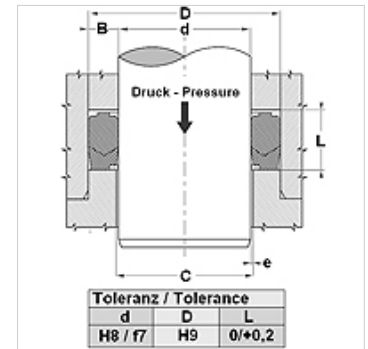

Properties	
Design	Rod packing set
Operating pressure	up to 700 bar
Sliding speed max.	0,5 m/s
Temp. min.	-30 °C
Temp. max.	110 °C
Media	Mineral oils Water emulsions
Installation	in open installation spaces
Material	(1) Thrust ring: laminated fabric-reinforced NBR (2) Seal: NBR (3) Support ring: acetal resin / PTBR
Application	Hydraulics

Spaltmaß / Clearance	
d (mm)	e (mm)
d < 110	< 0,4
d > 110	< 0,7

Description

High resistance to extrusion.
Adjustable groove height not necessary.
Simple solution.

Ordering information

For special operating conditions (fluid, temperature, pressure ...) please contact us.
Alternative material possible: FPM, EPDM.

Item

Identification	D (mm)	d (mm)	L (mm)
SM 590 511-1AX	150,00	130,00	28,00
SM 669 590-1AX	170,00	150,00	28,00
SM 127 91181-1AX	325,00	300,00	35,00