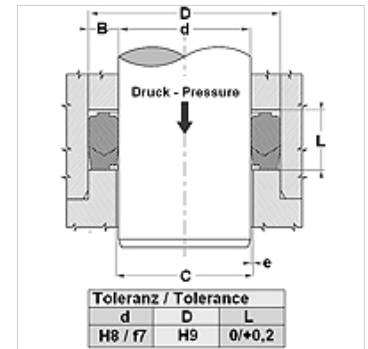

Properties

Design	Rod packing set
Operating pressure	up to 700 bar
Sliding speed max.	0,5 m/s
Temp. min.	-30 °C
Temp. max.	110 °C
Media	Mineral oils Water emulsions
Installation	in open installation spaces
Material	(1) Thrust ring: laminated fabric-reinforced NBR (2) Seal: NBR (3) Support ring: acetal resin / PTBR
Application	Hydraulics

Spaltmaß / Clearance	
d (mm)	e (mm)
d < 110	< 0,4
d > 110	< 0,7

Description

High resistance to extrusion.
Adjustable groove height not necessary.
Simple solution.

Ordering information

For special operating conditions (fluid, temperature, pressure ...) please contact us.
Alternative material possible: FPM, EPDM.

Item

Identification	D (mm)	d (mm)	L (mm)
SM 590 511-1AX	150,00	130,00	28,00
SM 669 590-1AX	170,00	150,00	28,00
SM 127 91181-1AX	325,00	300,00	35,00