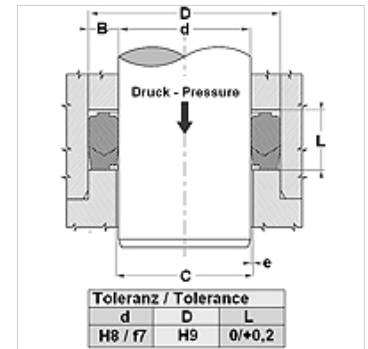

Properties

Design	Rod packing set
Operating pressure	up to 700 bar
Sliding speed max.	0,5 m/s
Temp. min.	-30 °C
Temp. max.	110 °C
Media	Mineral oils Water emulsions
Installation	in open installation spaces
Material	(1) Thrust ring: laminated fabric-reinforced NBR (2) Seal: NBR (3) Support ring: acetal resin / PTBR
Application	Hydraulics

Spaltmaß / Clearance	
d (mm)	e (mm)
d < 110	< 0,4
d > 110	< 0,7

Description

High resistance to extrusion.
Adjustable groove height not necessary.
Simple solution.

Ordering information

For special operating conditions (fluid, temperature, pressure ...) please contact us.
Alternative material possible: FPM, EPDM.

Item			
Identification	D (mm)	d (mm)	L (mm)
SM 590 511-1AX	150,00	130,00	28,00
SM 669 590-1AX	170,00	150,00	28,00
SM 127 91181-1AX	325,00	300,00	35,00