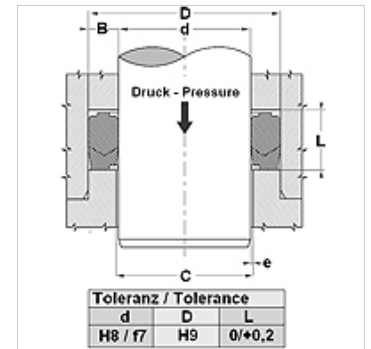

Properties

Design	Rod packing set
Operating pressure	up to 700 bar
Sliding speed max.	0,5 m/s
Temp. min.	-30 °C
Temp. max.	110 °C
Media	Mineral oils Water emulsions
Installation	in open installation spaces
Material	(1) Thrust ring: laminated fabric-reinforced NBR (2) Seal: NBR (3) Support ring: acetal resin / PTBR
Application	Hydraulics

Spaltmaß / Clearance	
d (mm)	e (mm)
d < 110	< 0,4
d > 110	< 0,7

Description

High resistance to extrusion.
Adjustable groove height not necessary.
Simple solution.

Ordering information

For special operating conditions (fluid, temperature, pressure ...) please contact us.
Alternative material possible: FPM, EPDM.

Item

Identification	D (mm)	d (mm)	L (mm)
SM 590 511-1AX	150,00	130,00	28,00
SM 669 590-1AX	170,00	150,00	28,00
SM 127 91181-1AX	325,00	300,00	35,00